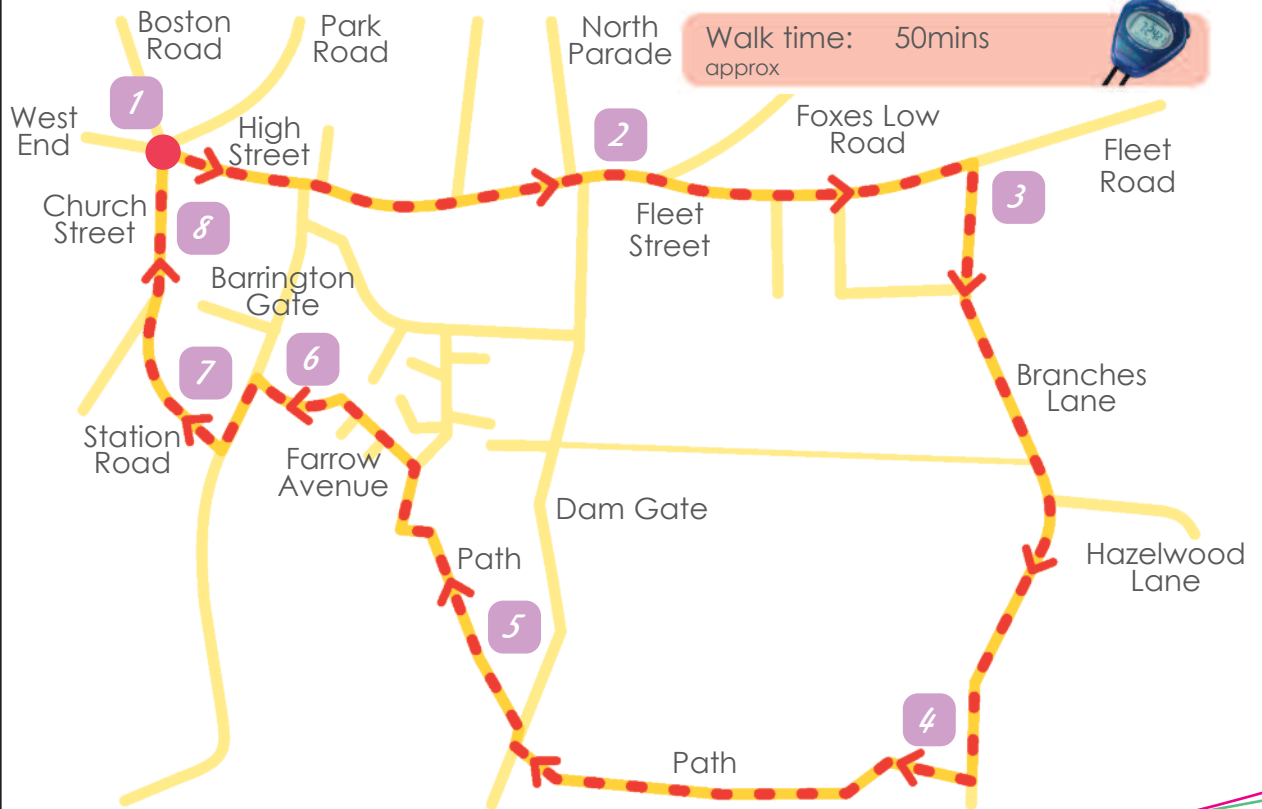

Holbeach Walk 1

Distance: 2.6miles
approx

Walk time: 50mins
approx

Holbeach Walk 1 The Route

- 1 Start at the town centre junction.
- 2 Walk along High Street, then into Fleet Street.
- 3 Turn right at Branches Lane.
- 4 Keep walking down Branches Lane, walk past Hazelwood Lane and take the turning on the right along the path.
- 5 At the end of the path cross Dam Gate and follow the path to Farrow Avenue.
- 6 Walk to the end of Farrow Avenue and take the path leading to Barrington Gate.
- 7 Turn left onto Barrington Gate then turn right onto Station Road.
- 8 Turn right onto Church Street and walk back to the town centre junction.