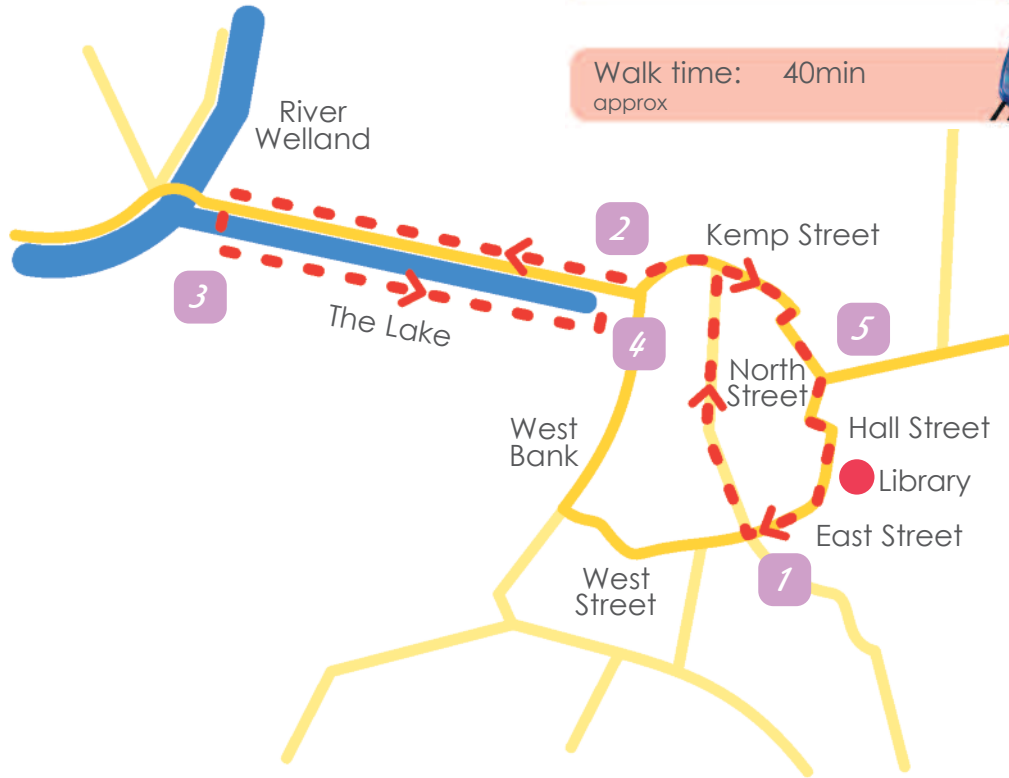

Crowland Walk 4

Distance: 1.8 miles
approx

Walk time: 40min
approx

Crowland Walk 4 The Route

- 1 Start at the Library in Crowland. Turn left along East Street, walk along North Street, walk up to The Bank.
- 2 Turn right, then bear left to walk over the Wash towards the River Welland.
- 3 You will need to retrace the route, but can walk on the pathway onto the opposite side.
- 4 Turn left into Kemp Street.
- 5 Return to the library.