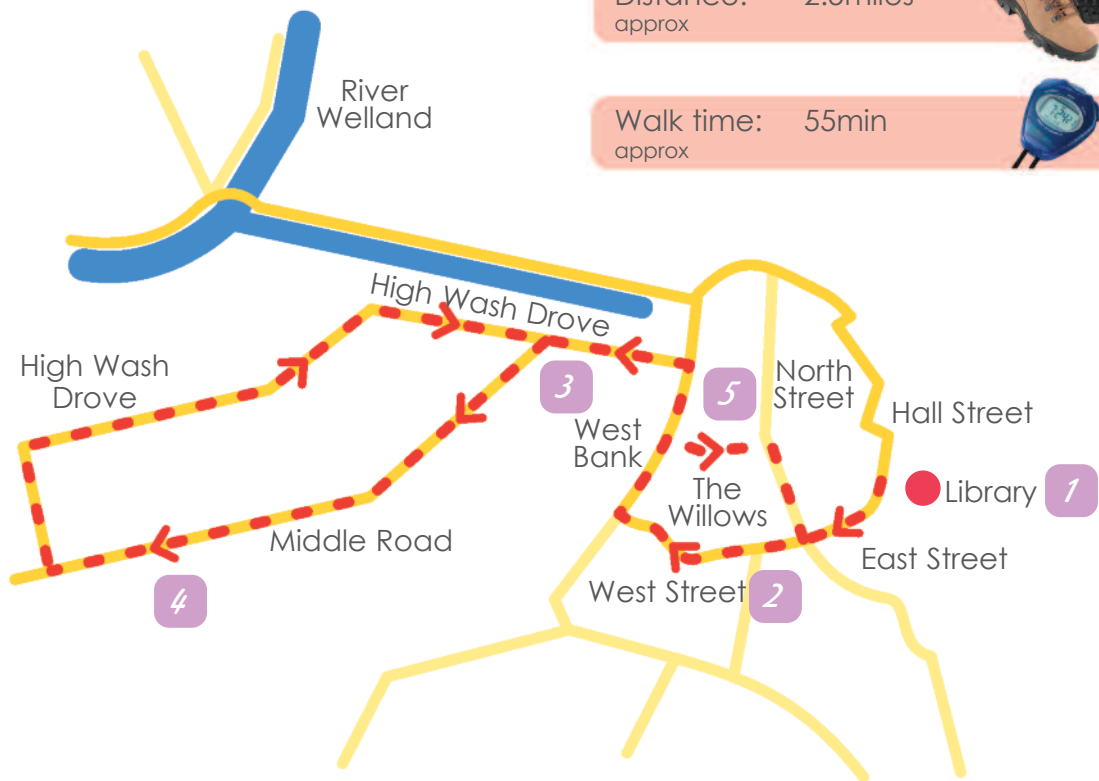

Crowland Walk 1

Distance: 2.5 miles
approx

Walk time: 55min
approx

Crowland Walk 1 The Route

- 1 Start at the Library in Crowland. Turn left out of the library and walk along East Street.
- 2 Carry on along East Street, cross over North Street and walk along West Street. Turn right into West Bank.
- 3 Turn left into High Wash Drove then left into Middle Road.
- 4 Turn right back into High Wash Drove and follow this back round to West Bank. Turn right and walk along West Bank.
- 5 Turn left into The Willows. At the end of the road walk along Wheatsheaf Yard and turn right into North Street. Turn left back into East Street and head back to the library.