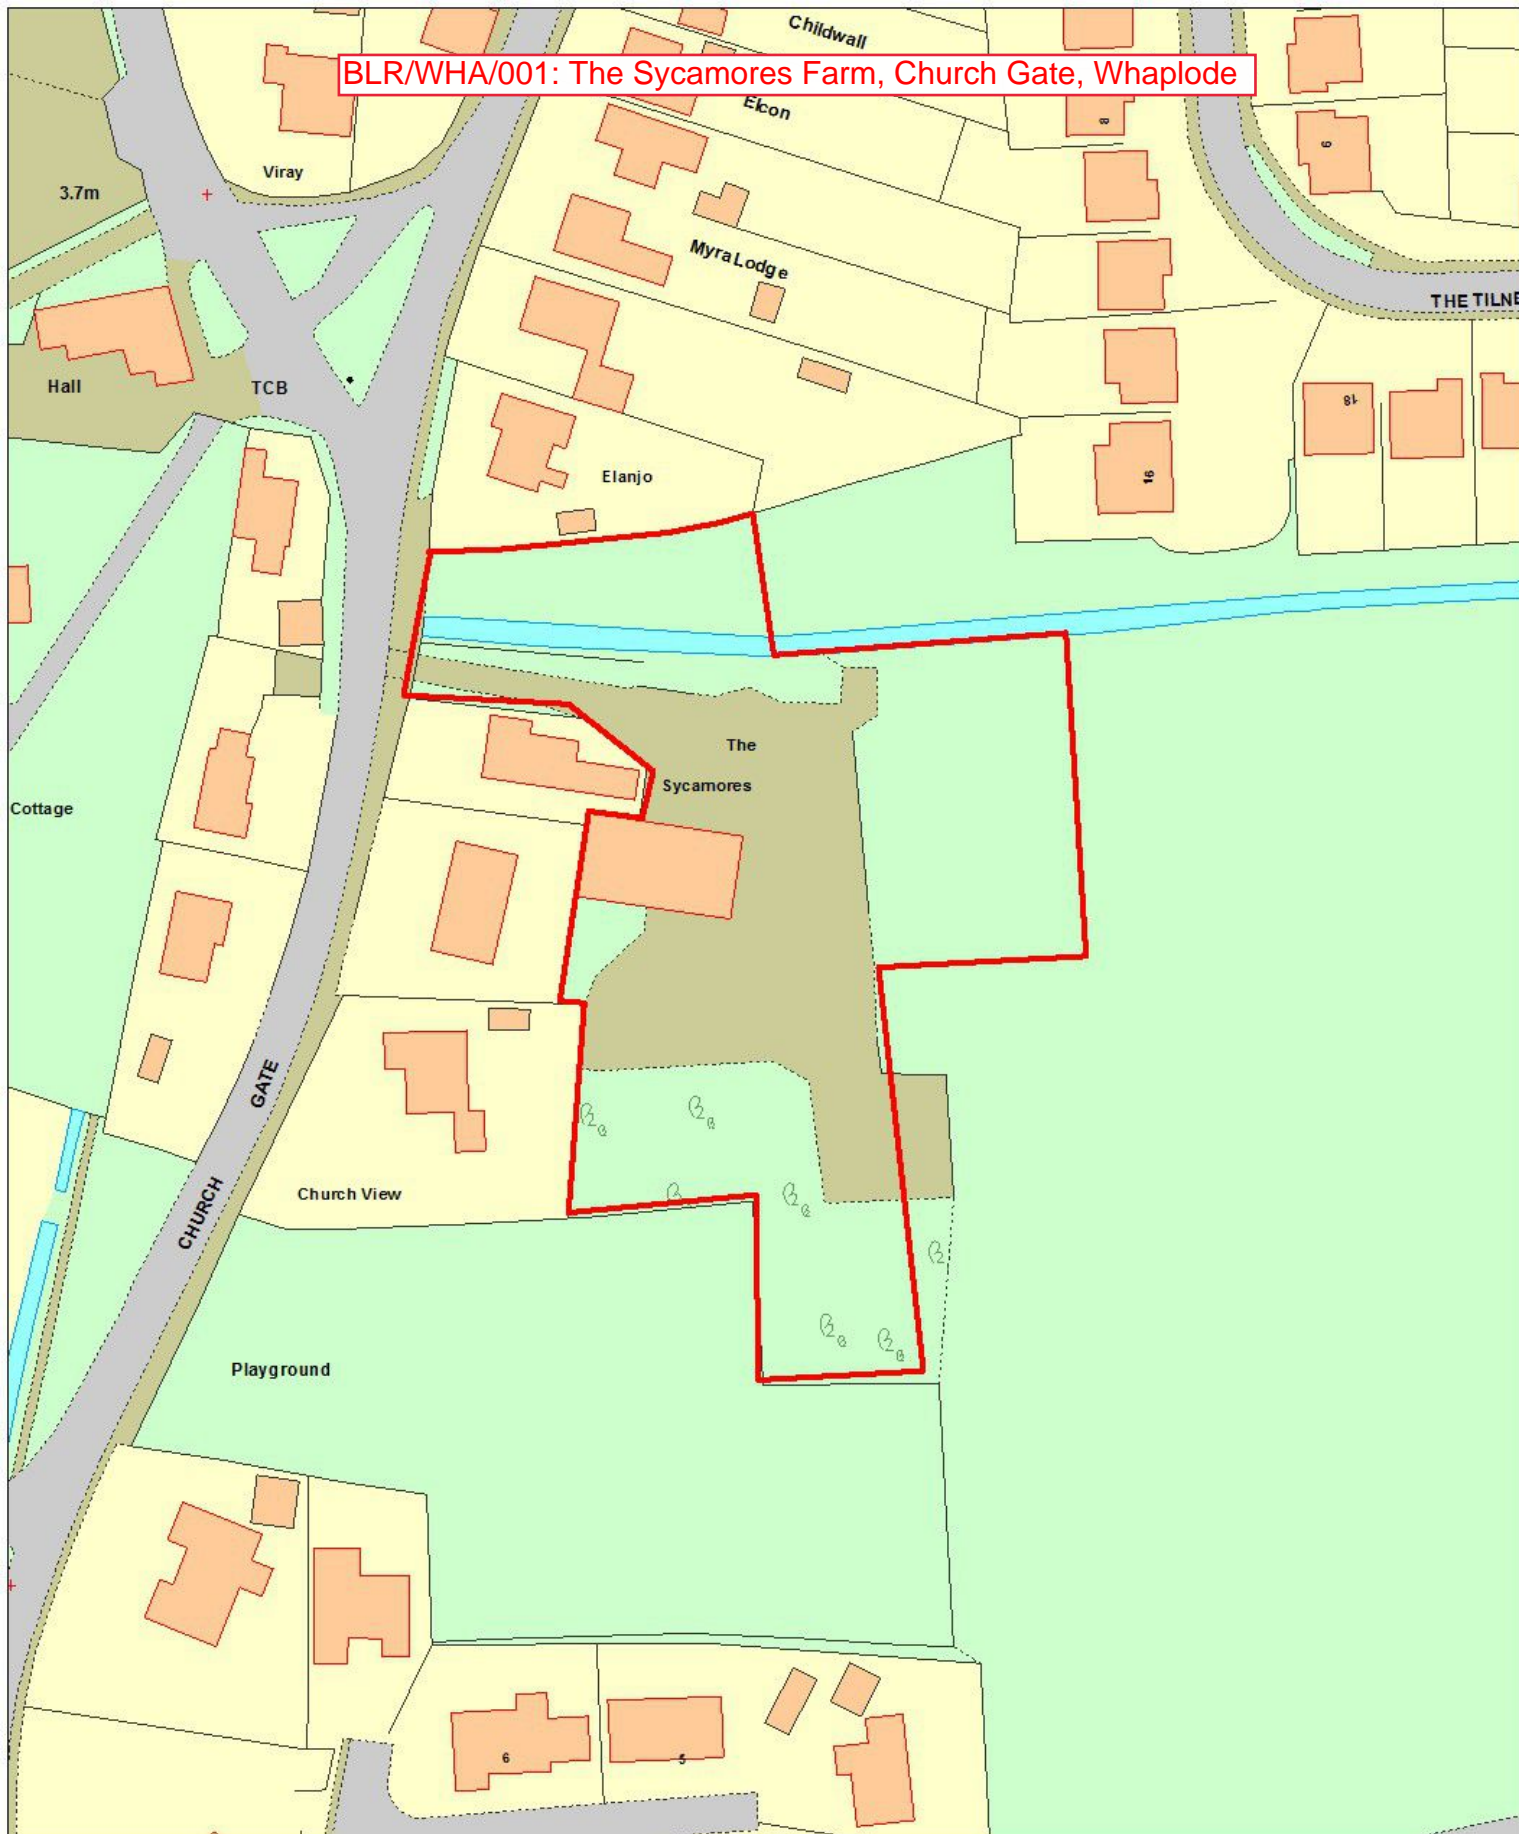

BLR/WHA/001: The Sycamores Farm, Church Gate, Whaplode

This map is reproduced from Ordnance Survey material with permission of Ordnance Survey on behalf of Her Majesty's Stationery Office (c) Crown copyright. Unauthorised reproduction infringes Crown copyright and may lead to prosecution or civil proceedings. LA079413 South Holland District Council

Scale 1:750  
20/10/2017