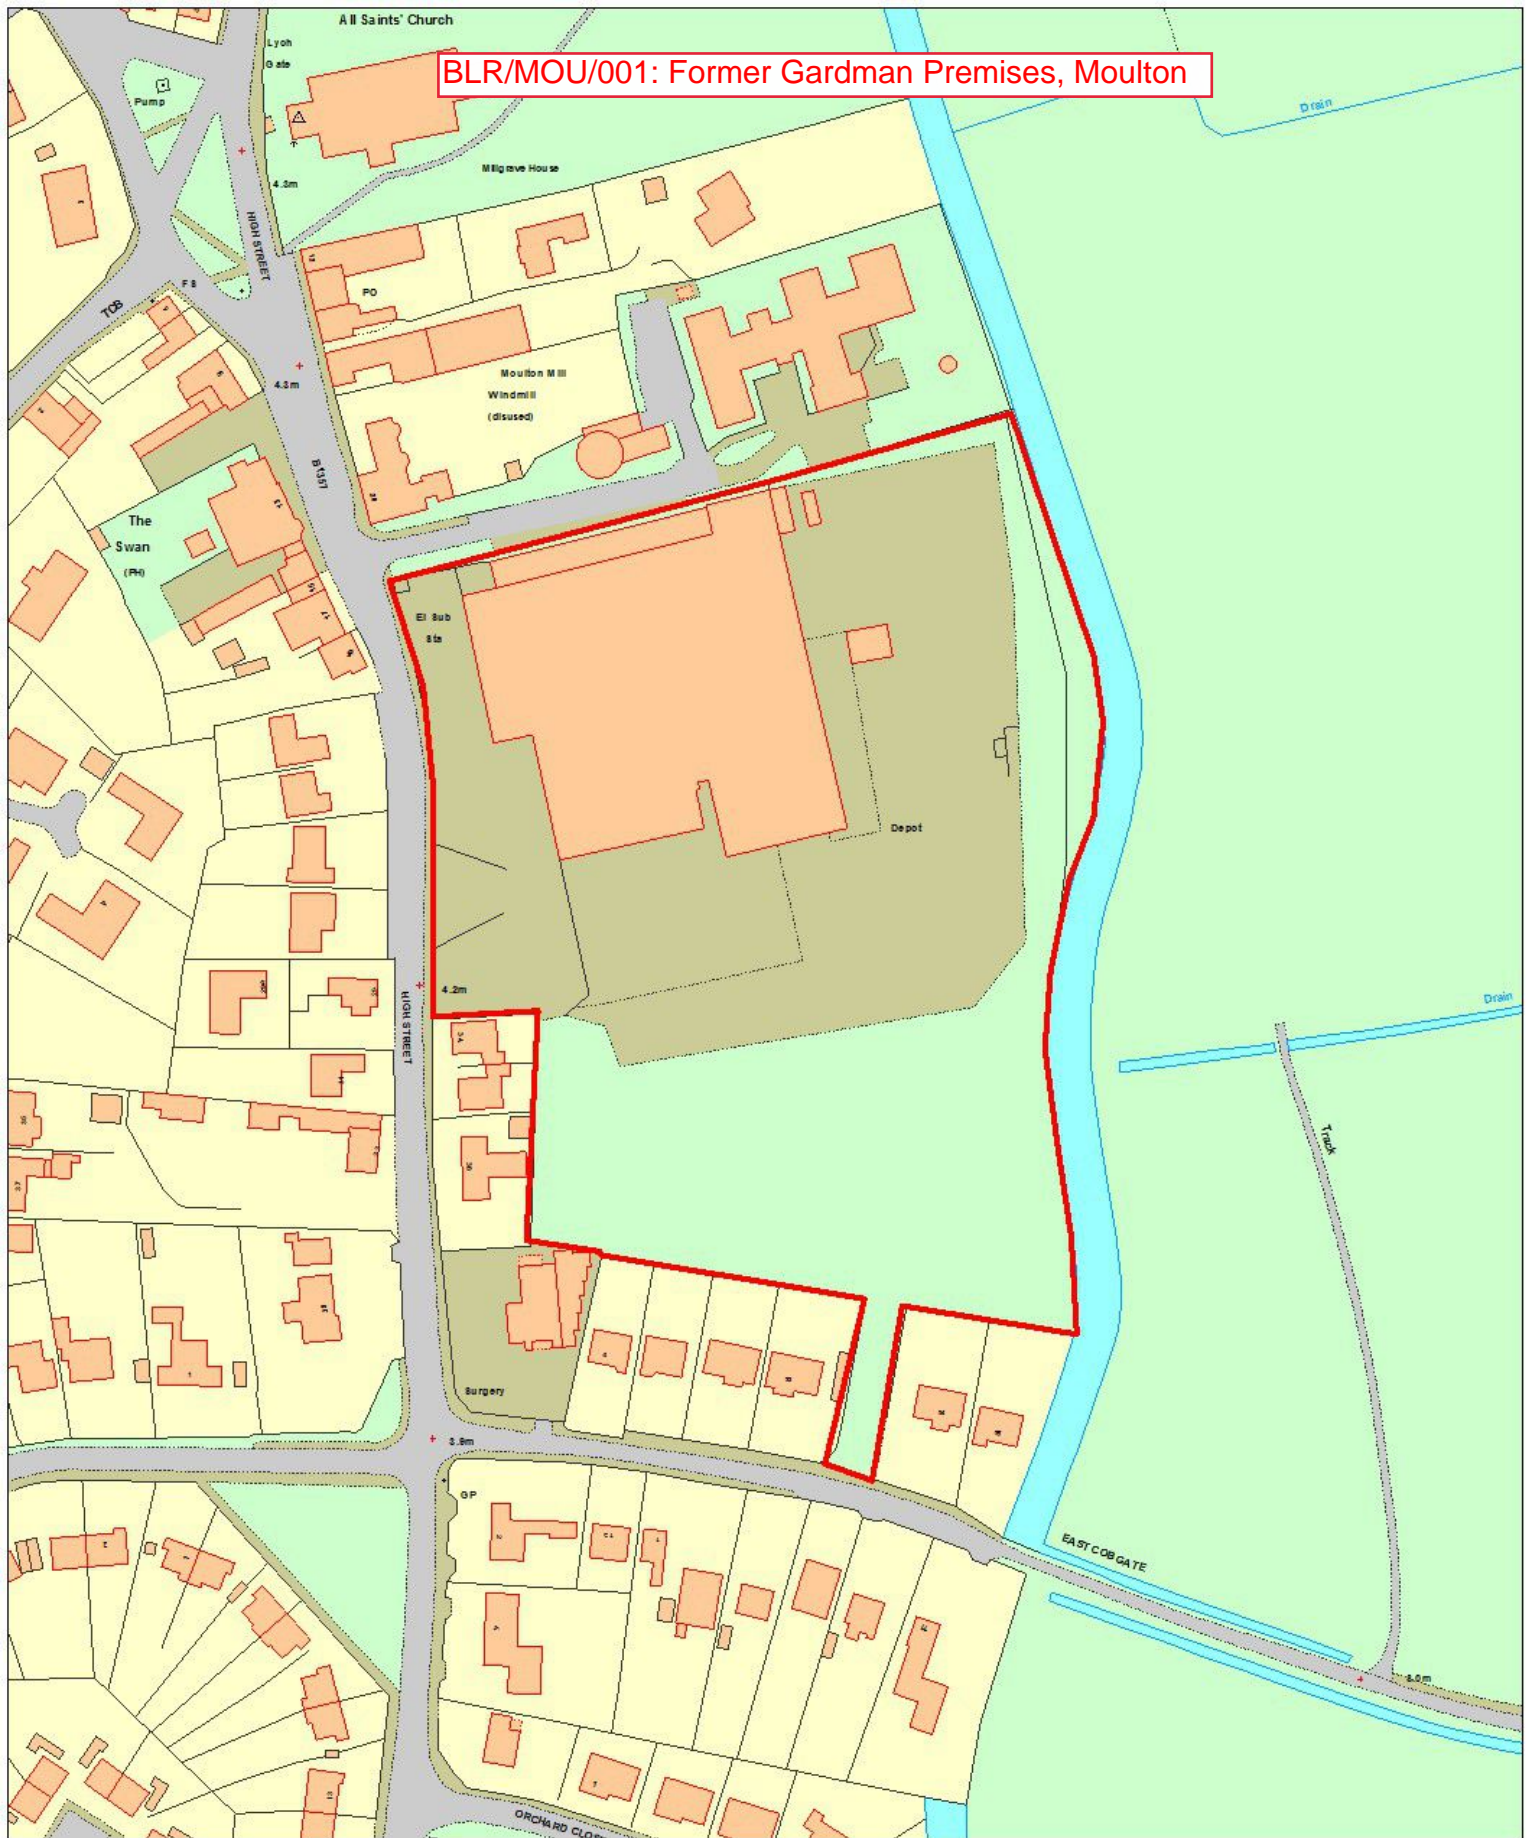

BLR/MOU/001: Former Gardman Premises, Moulton

This map is reproduced from Ordnance Survey material with permission of Ordnance Survey on behalf of Her Majesty's Stationery Office (c) Crown copyright. Unauthorised reproduction infringes Crown copyright and may lead to prosecution or civil proceedings. LA079413 South Holland District Council

Scale 1:1250
20/10/2017