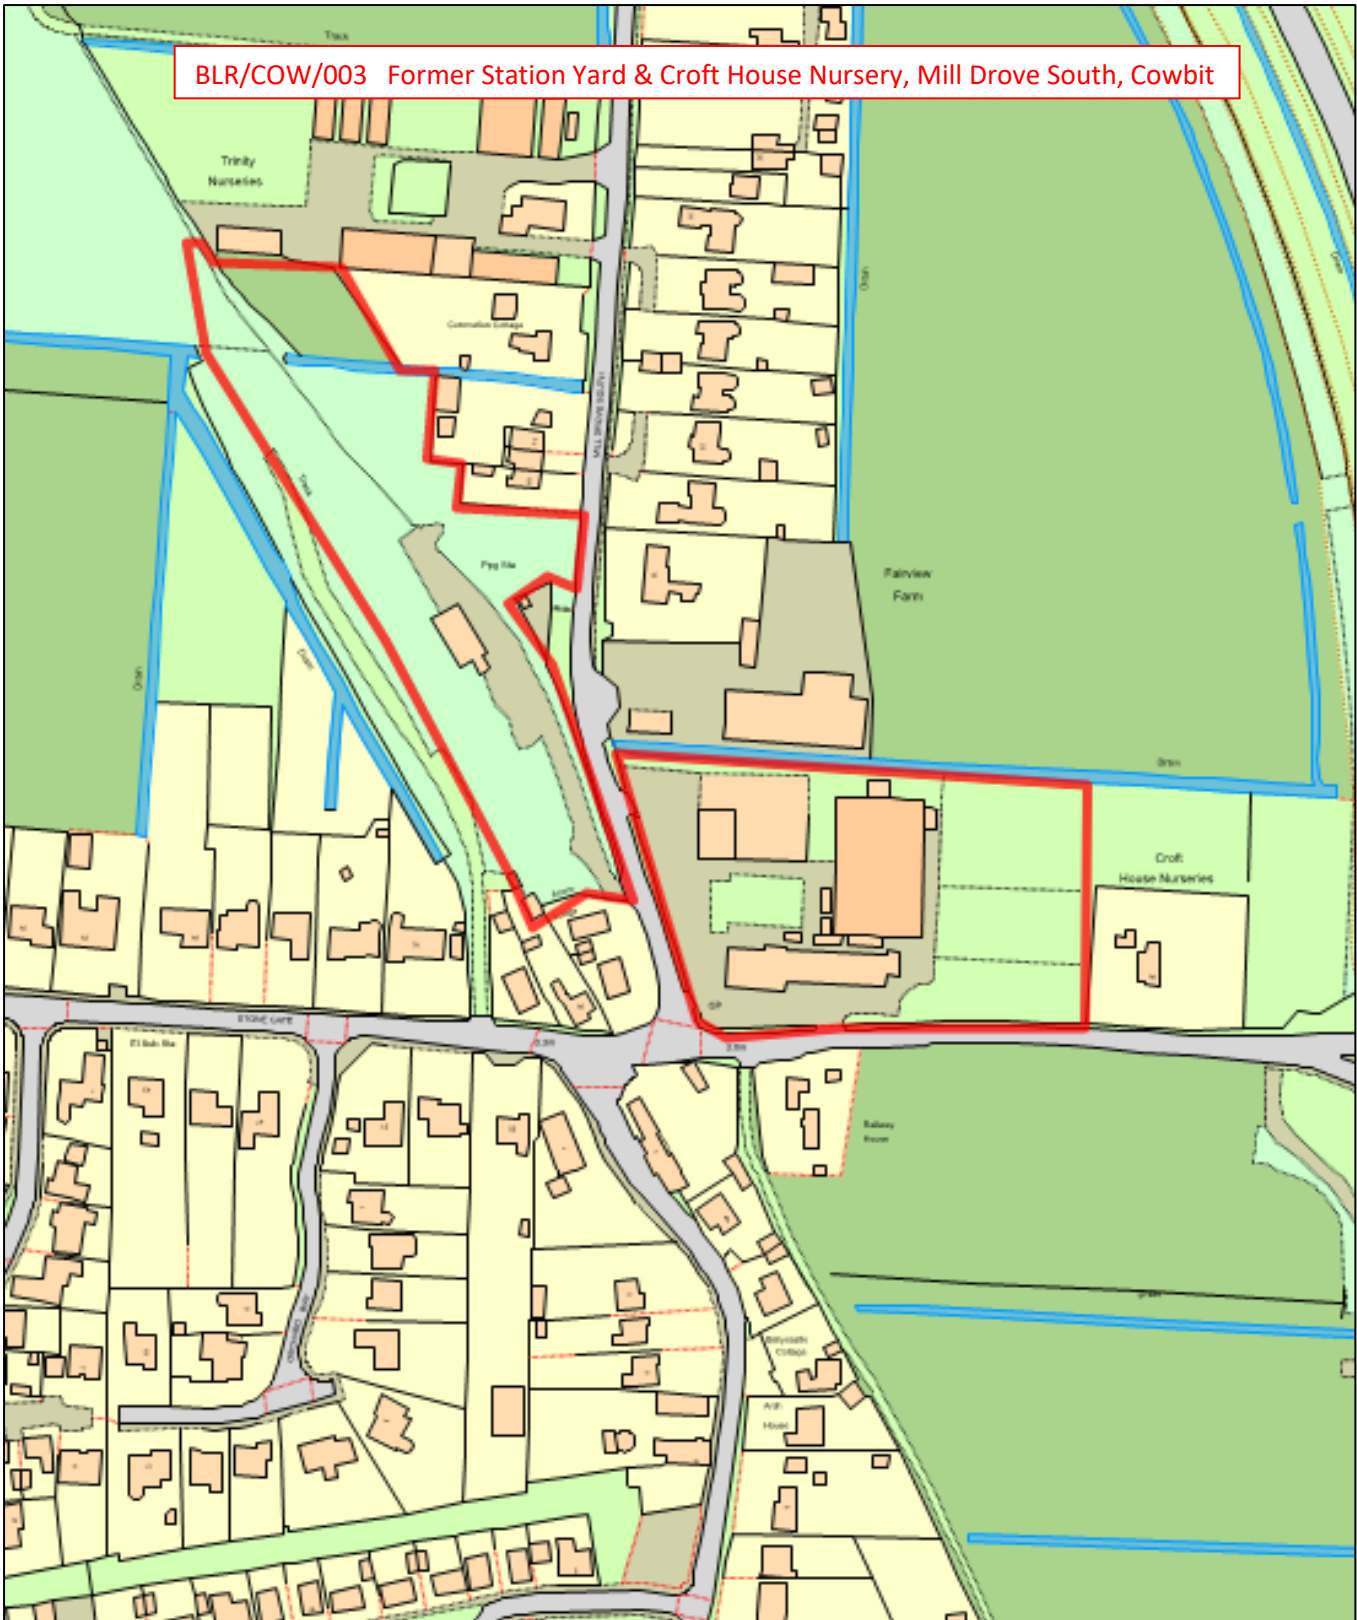

BLR/COW/003 Former Station Yard & Croft House Nursery, Mill Drove South, Cowbit

This map is reproduced from Ordnance Survey material with permission of Ordnance Survey on behalf of Her Majesty's Stationery Office (c) Crown copyright. Unauthorised reproduction infringes Crown copyright and may lead to prosecution or civil proceedings. LA079413 South Holland District Council