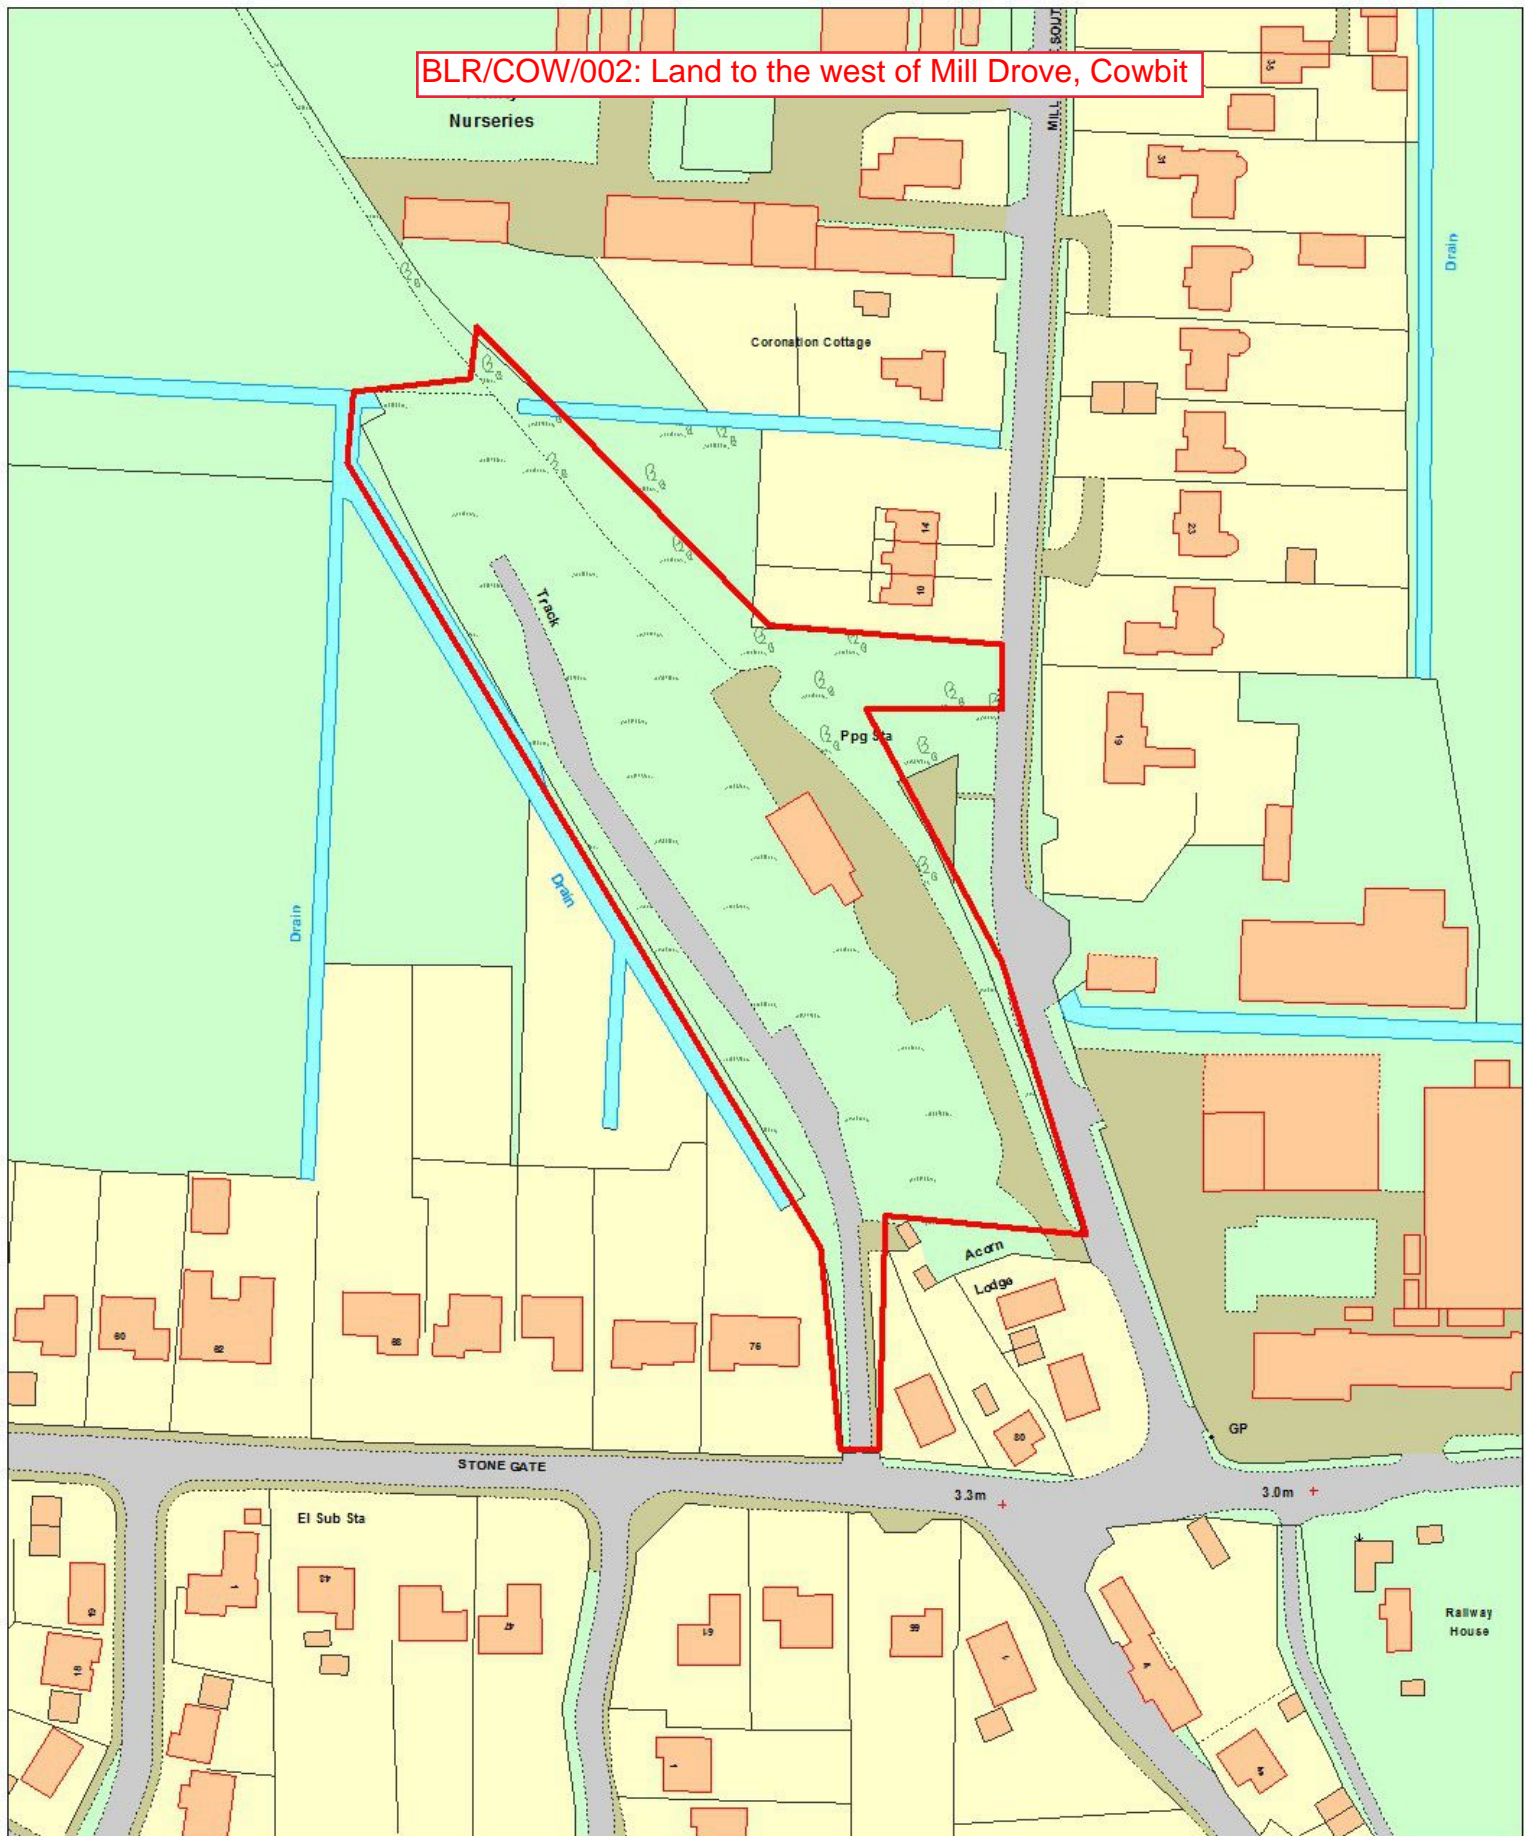

BLR/COW/002: Land to the west of Mill Drove, Cowbit

This map is reproduced from Ordnance Survey material with permission of Ordnance Survey on behalf of Her Majesty's Stationery Office (c) Crown copyright. Unauthorised reproduction infringes Crown copyright and may lead to prosecution or civil proceedings. LA079413 South Holland District Council

Scale 1:1000
20/10/2017