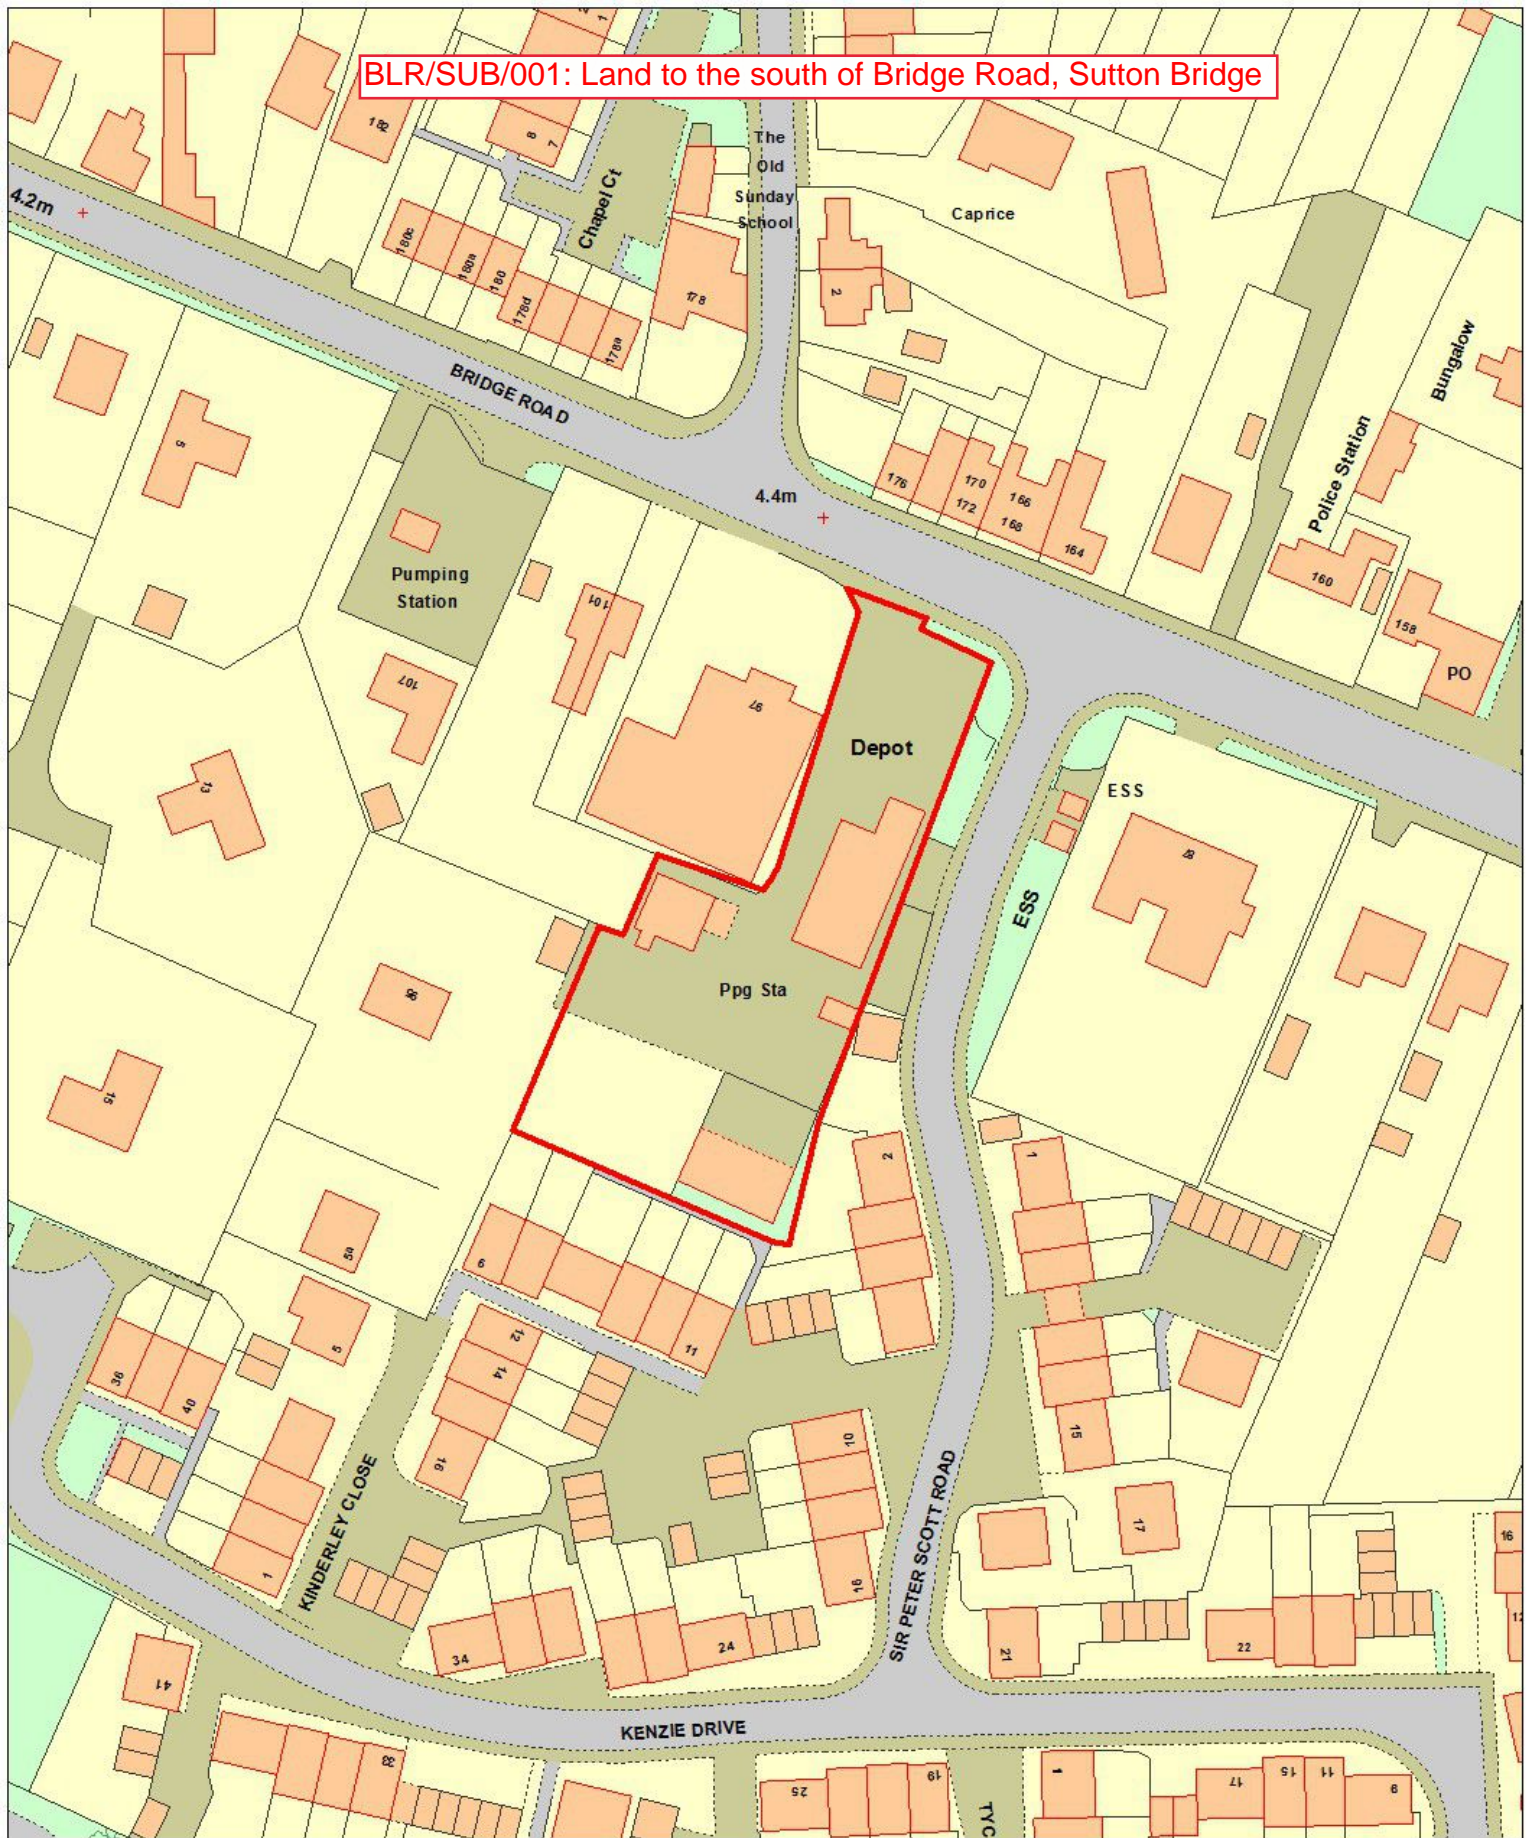

BLR/SUB/001: Land to the south of Bridge Road, Sutton Bridge

This map is reproduced from Ordnance Survey material with permission of Ordnance Survey on behalf of Her Majesty's Stationery Office (c) Crown copyright. Unauthorised reproduction infringes Crown copyright and may lead to prosecution or civil proceedings. LA079413 South Holland District Council

Scale 1:750
20/10/2017