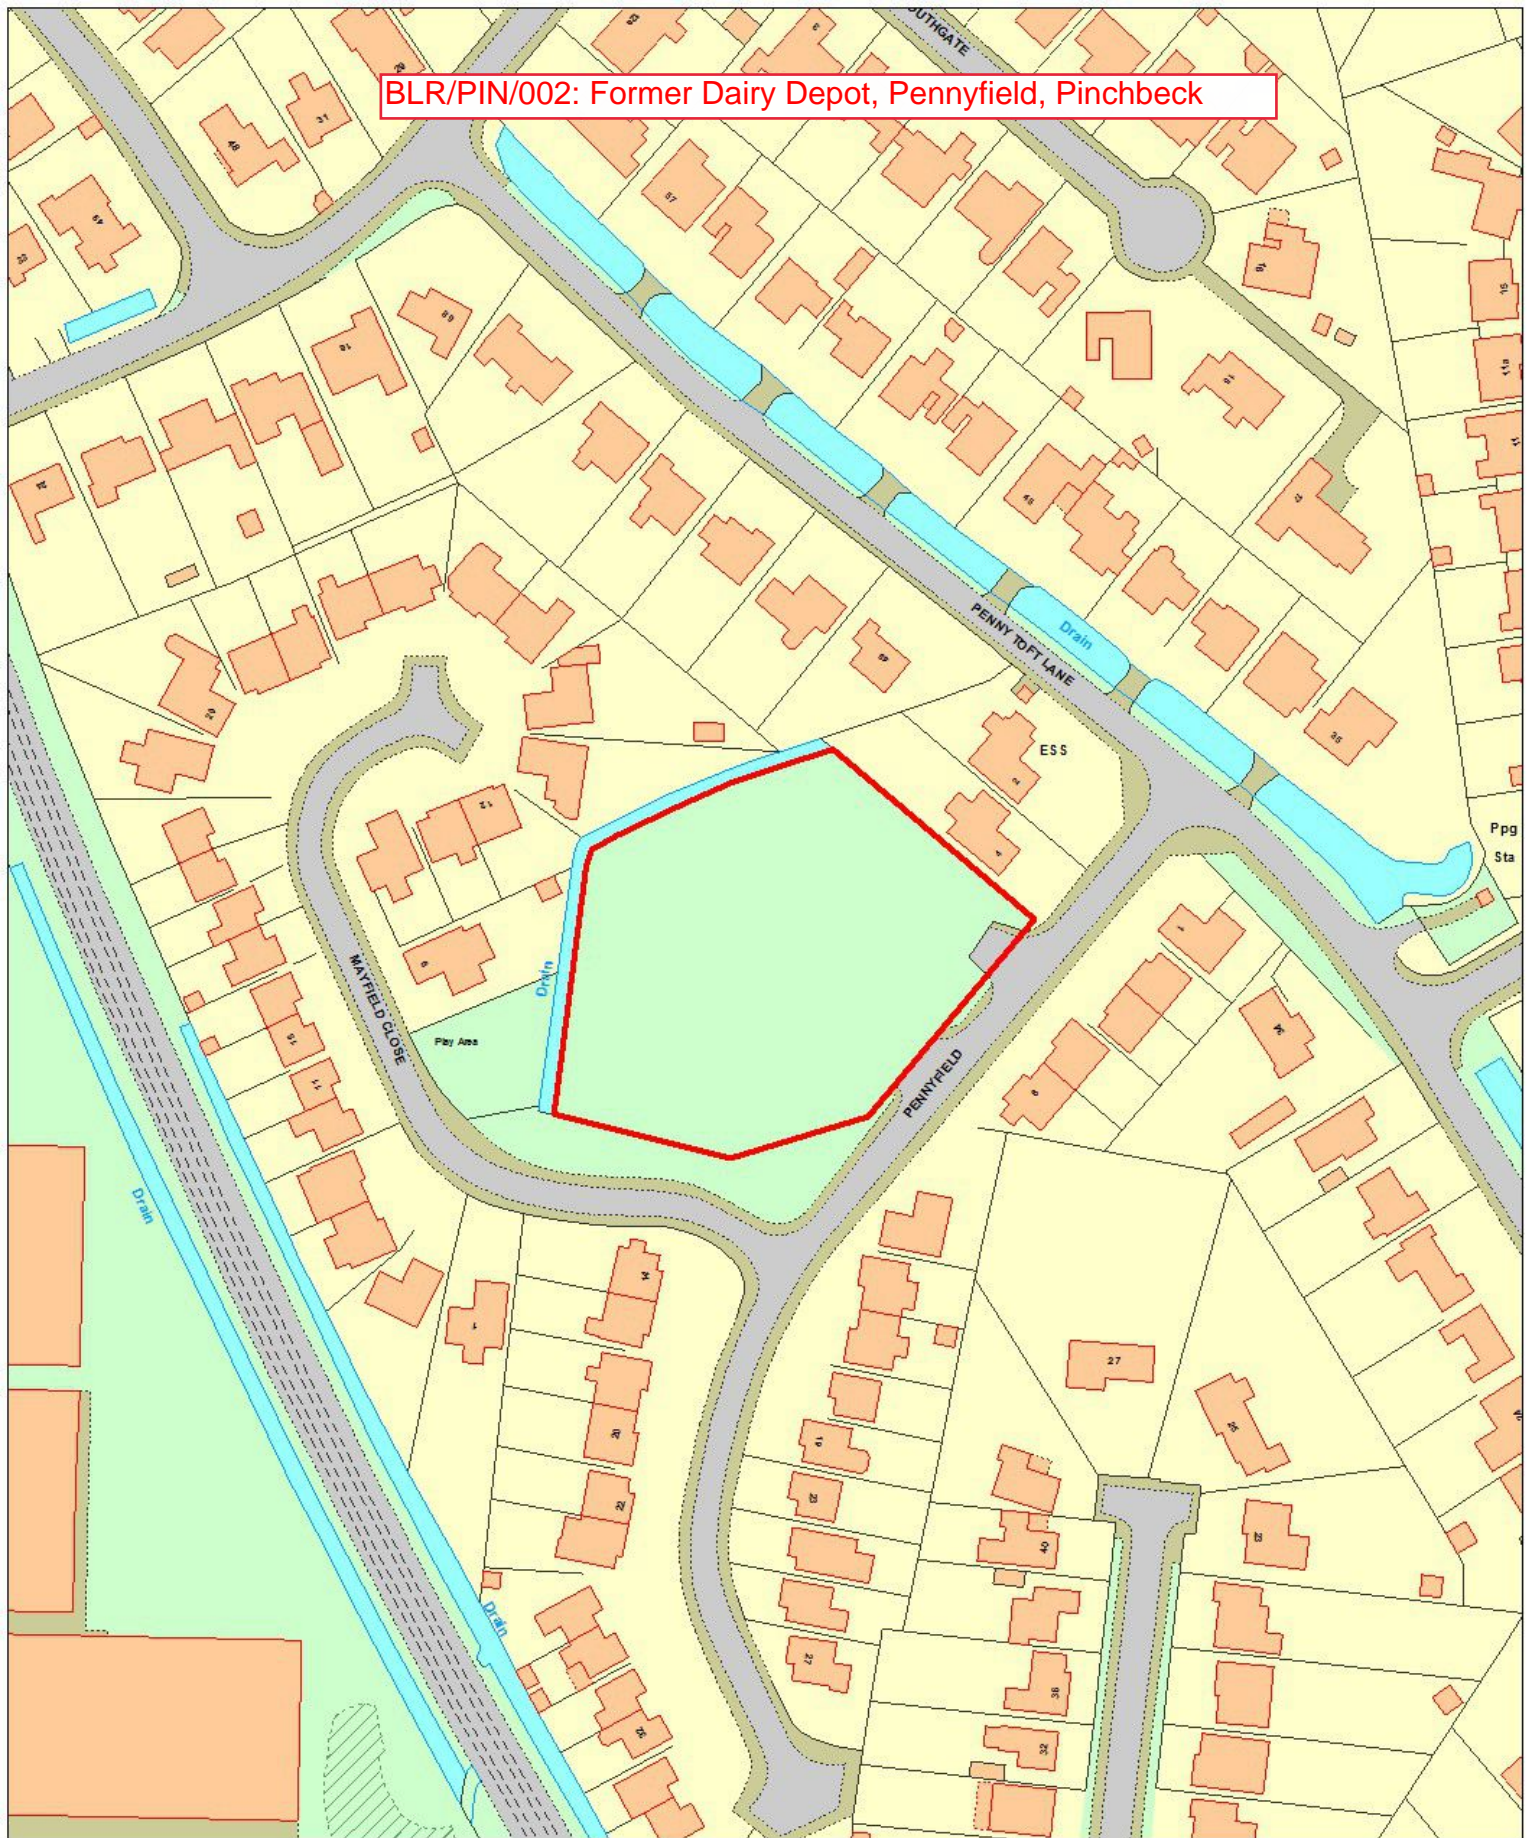

BLR/PIN/002: Former Dairy Depot, Pennyfield, Pinchbeck

This map is reproduced from Ordnance Survey material with permission of Ordnance Survey on behalf of Her Majesty's Stationery Office (c) Crown copyright. Unauthorised reproduction infringes Crown copyright and may lead to prosecution or civil proceedings. LA079413 South Holland District Council

Scale 1:1000
20/10/2017