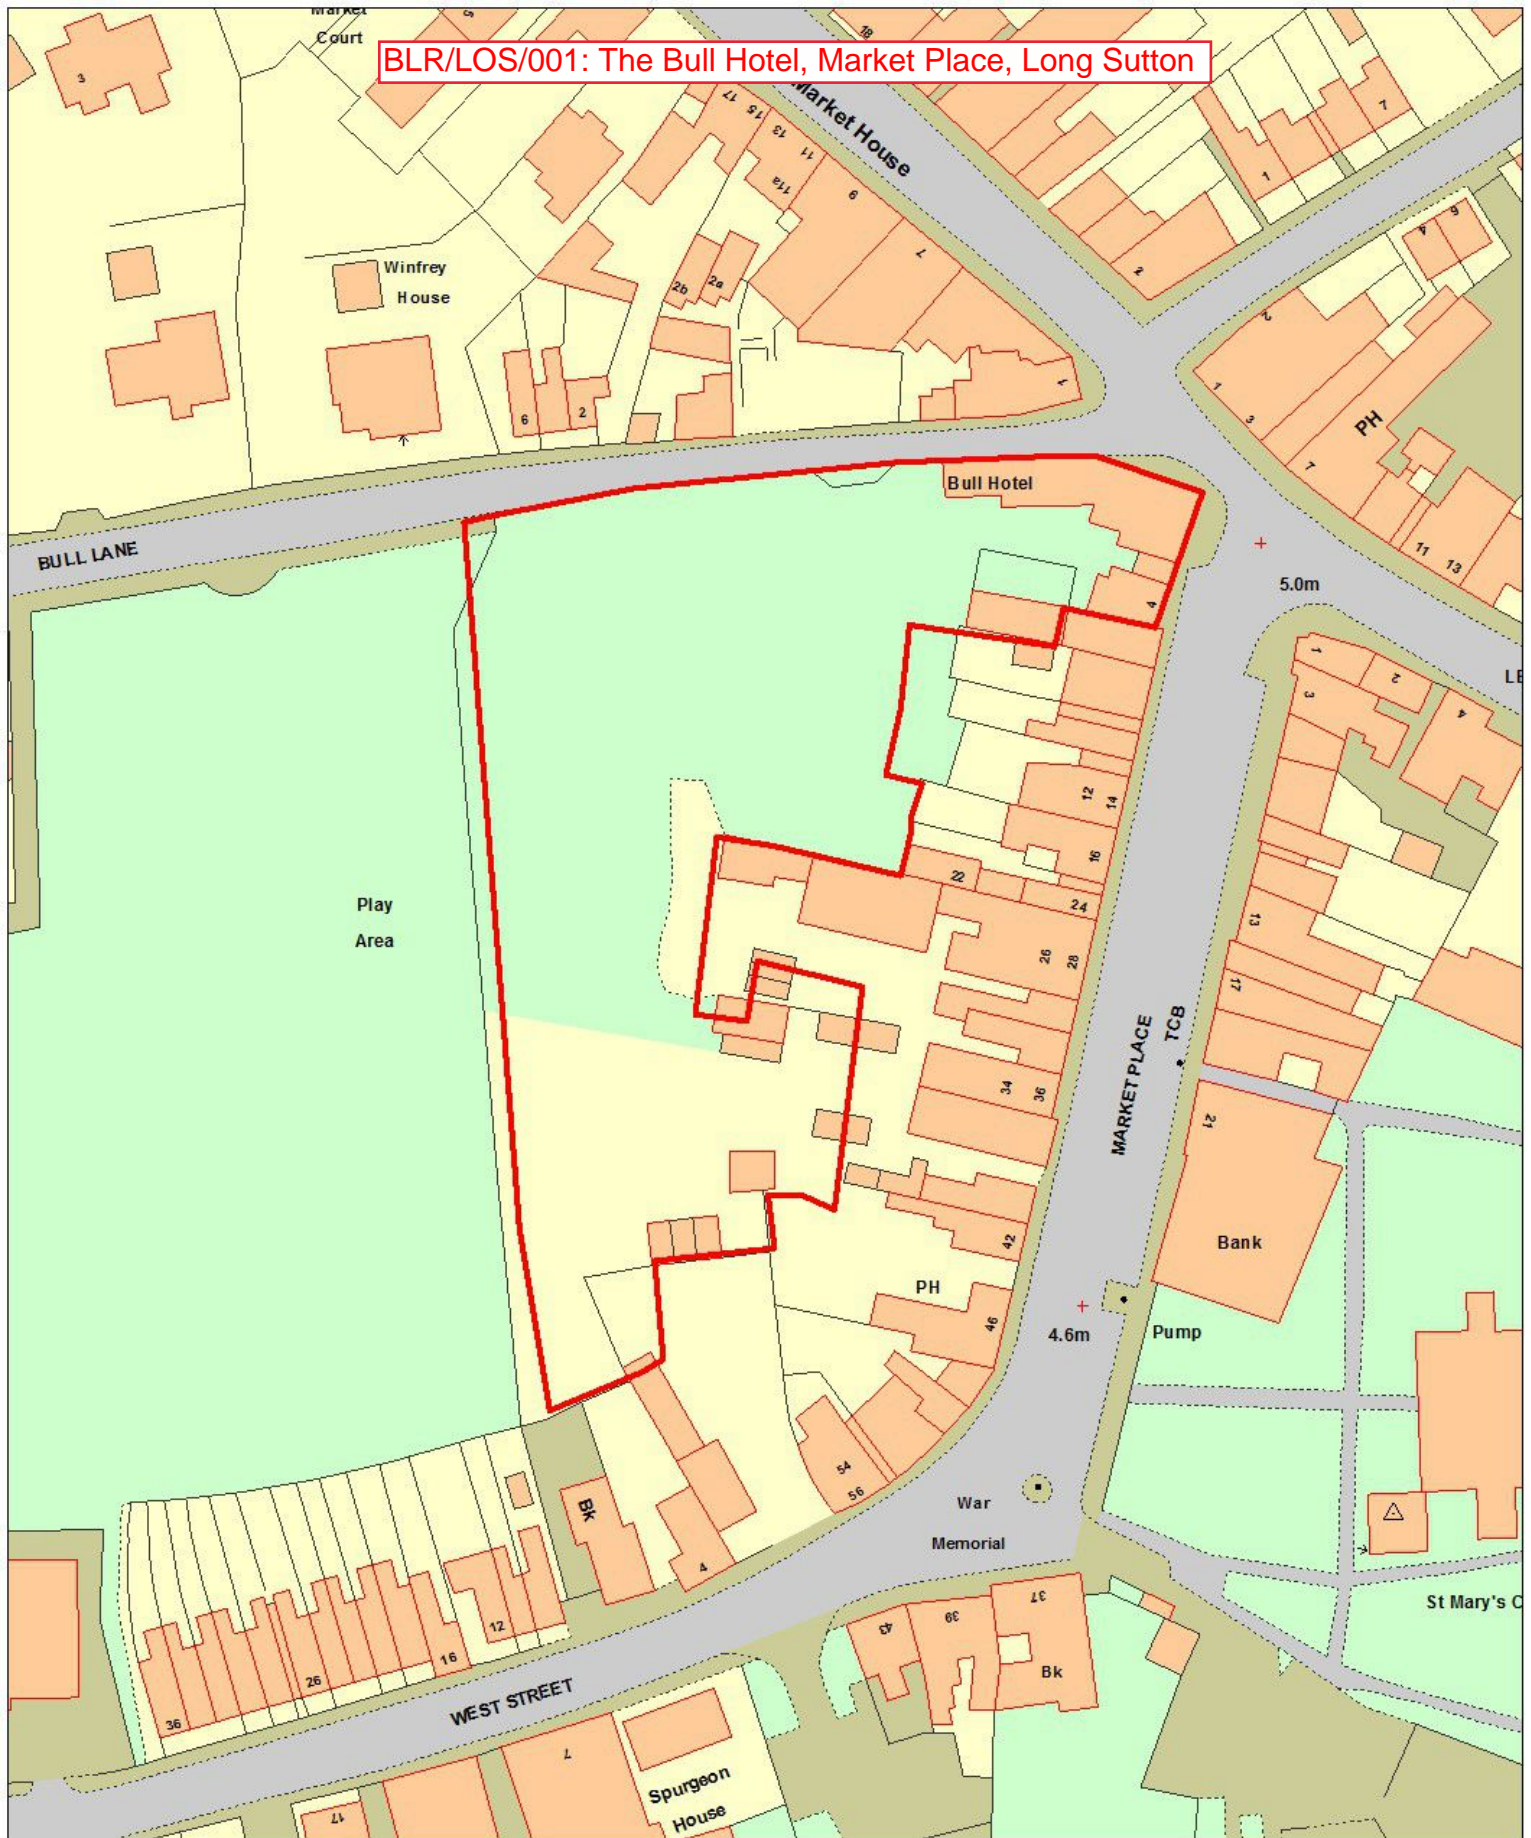

BLR/LOS/001: The Bull Hotel, Market Place, Long Sutton

This map is reproduced from Ordnance Survey material with permission of Ordnance Survey on behalf of Her Majesty's Stationery Office (c) Crown copyright. Unauthorised reproduction infringes Crown copyright and may lead to prosecution or civil proceedings. LA079413 South Holland District Council

Scale 1:750
20/10/2017