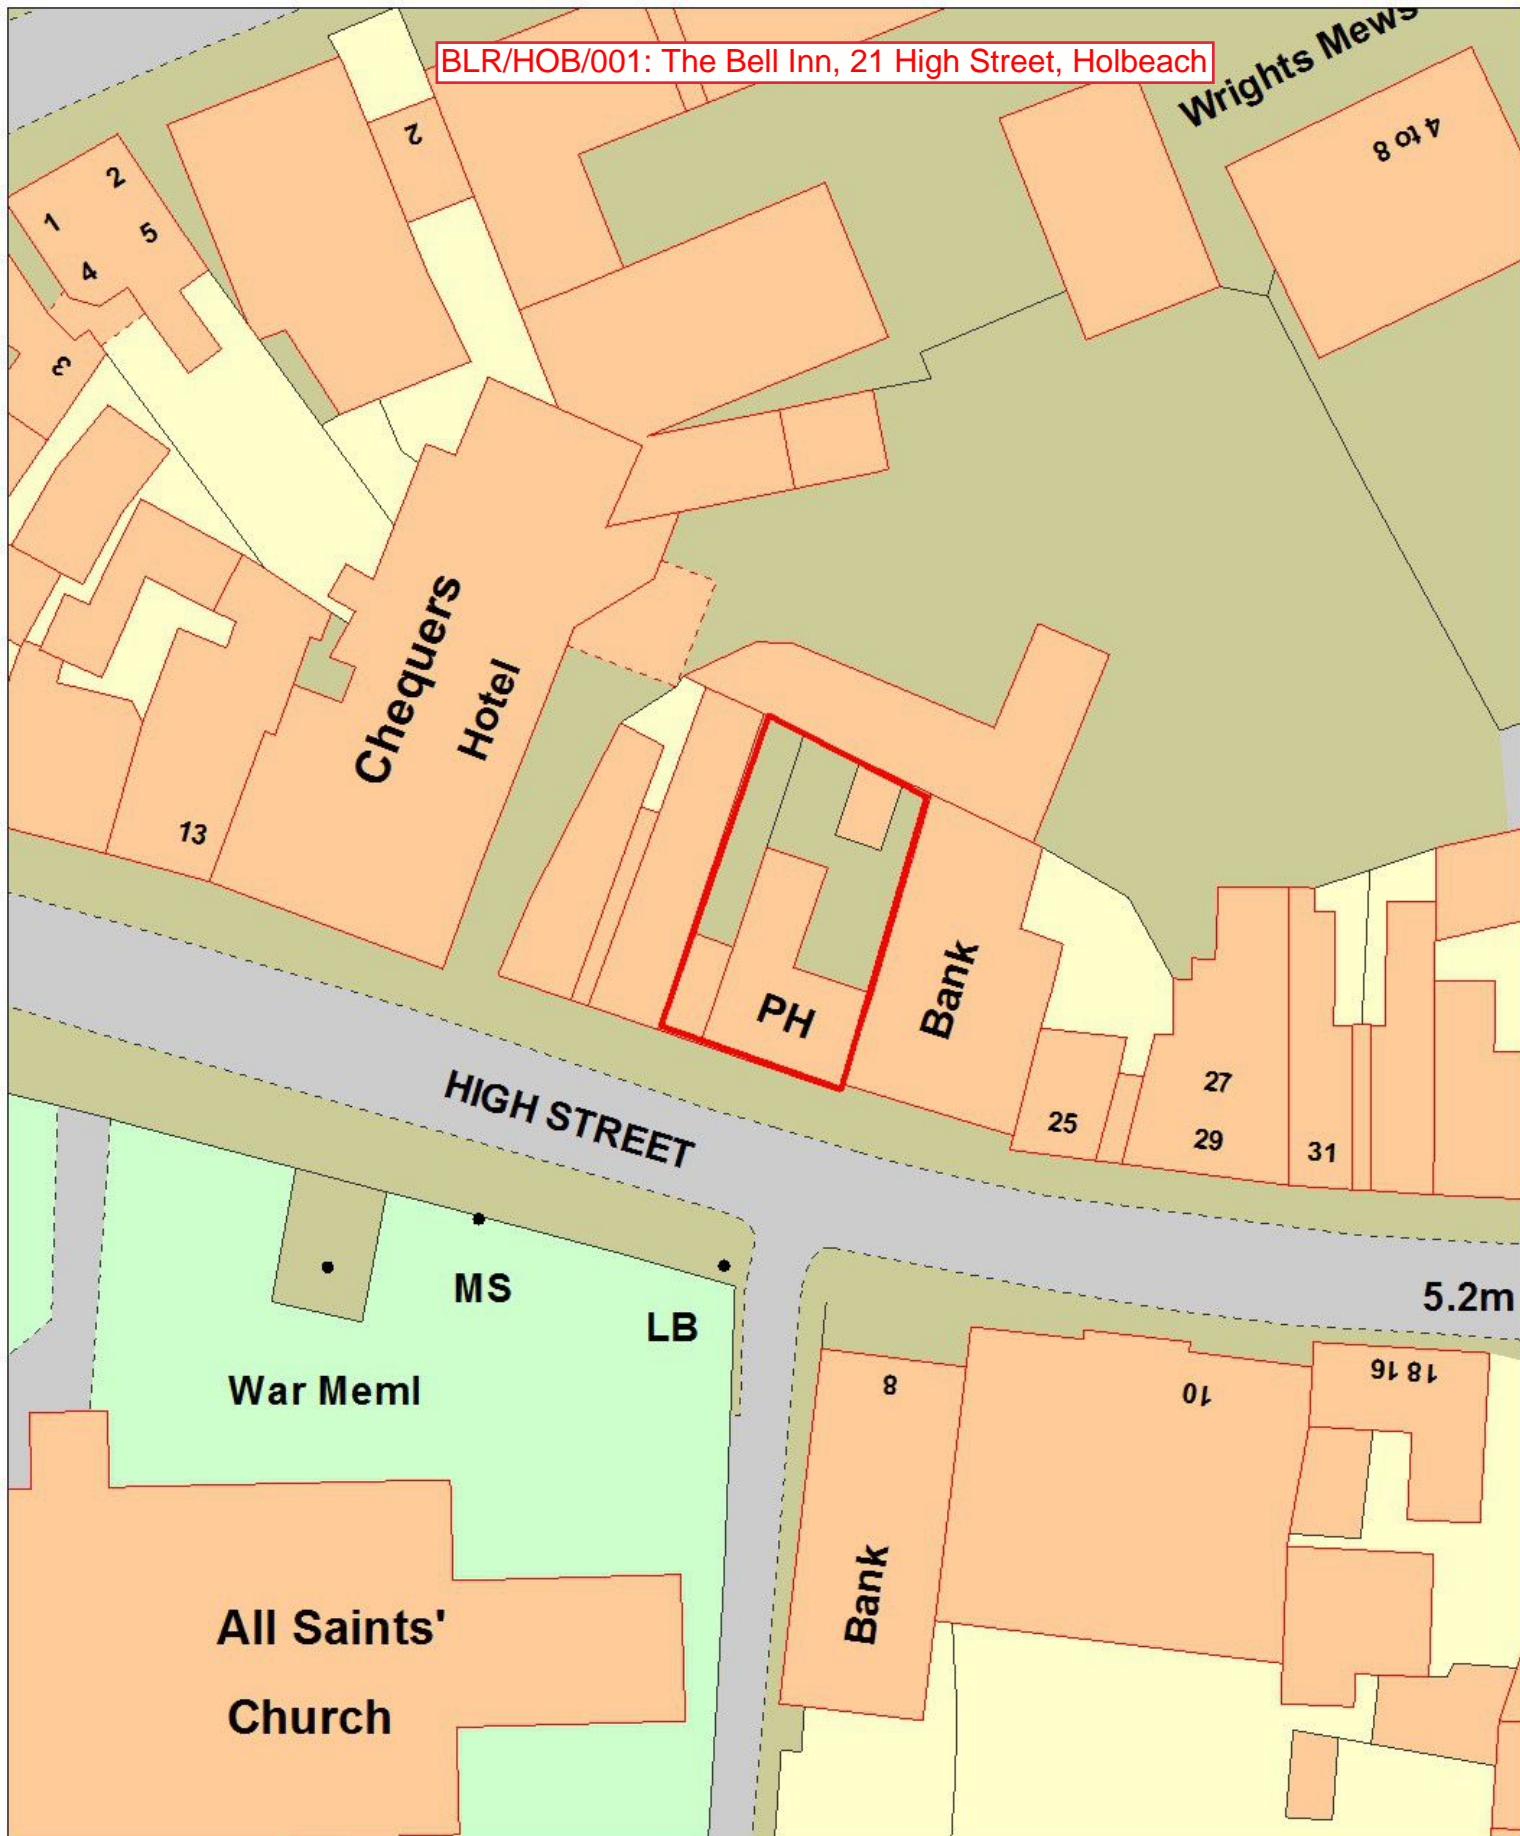

BLR/HOB/001: The Bell Inn, 21 High Street, Holbeach

This map is reproduced from Ordnance Survey material with permission of Ordnance Survey on behalf of Her Majesty's Stationery Office (c) Crown copyright. Unauthorised reproduction infringes Crown copyright and may lead to prosecution or civil proceedings. LA079413 South Holland District Council

Scale 1:350  
20/10/2017