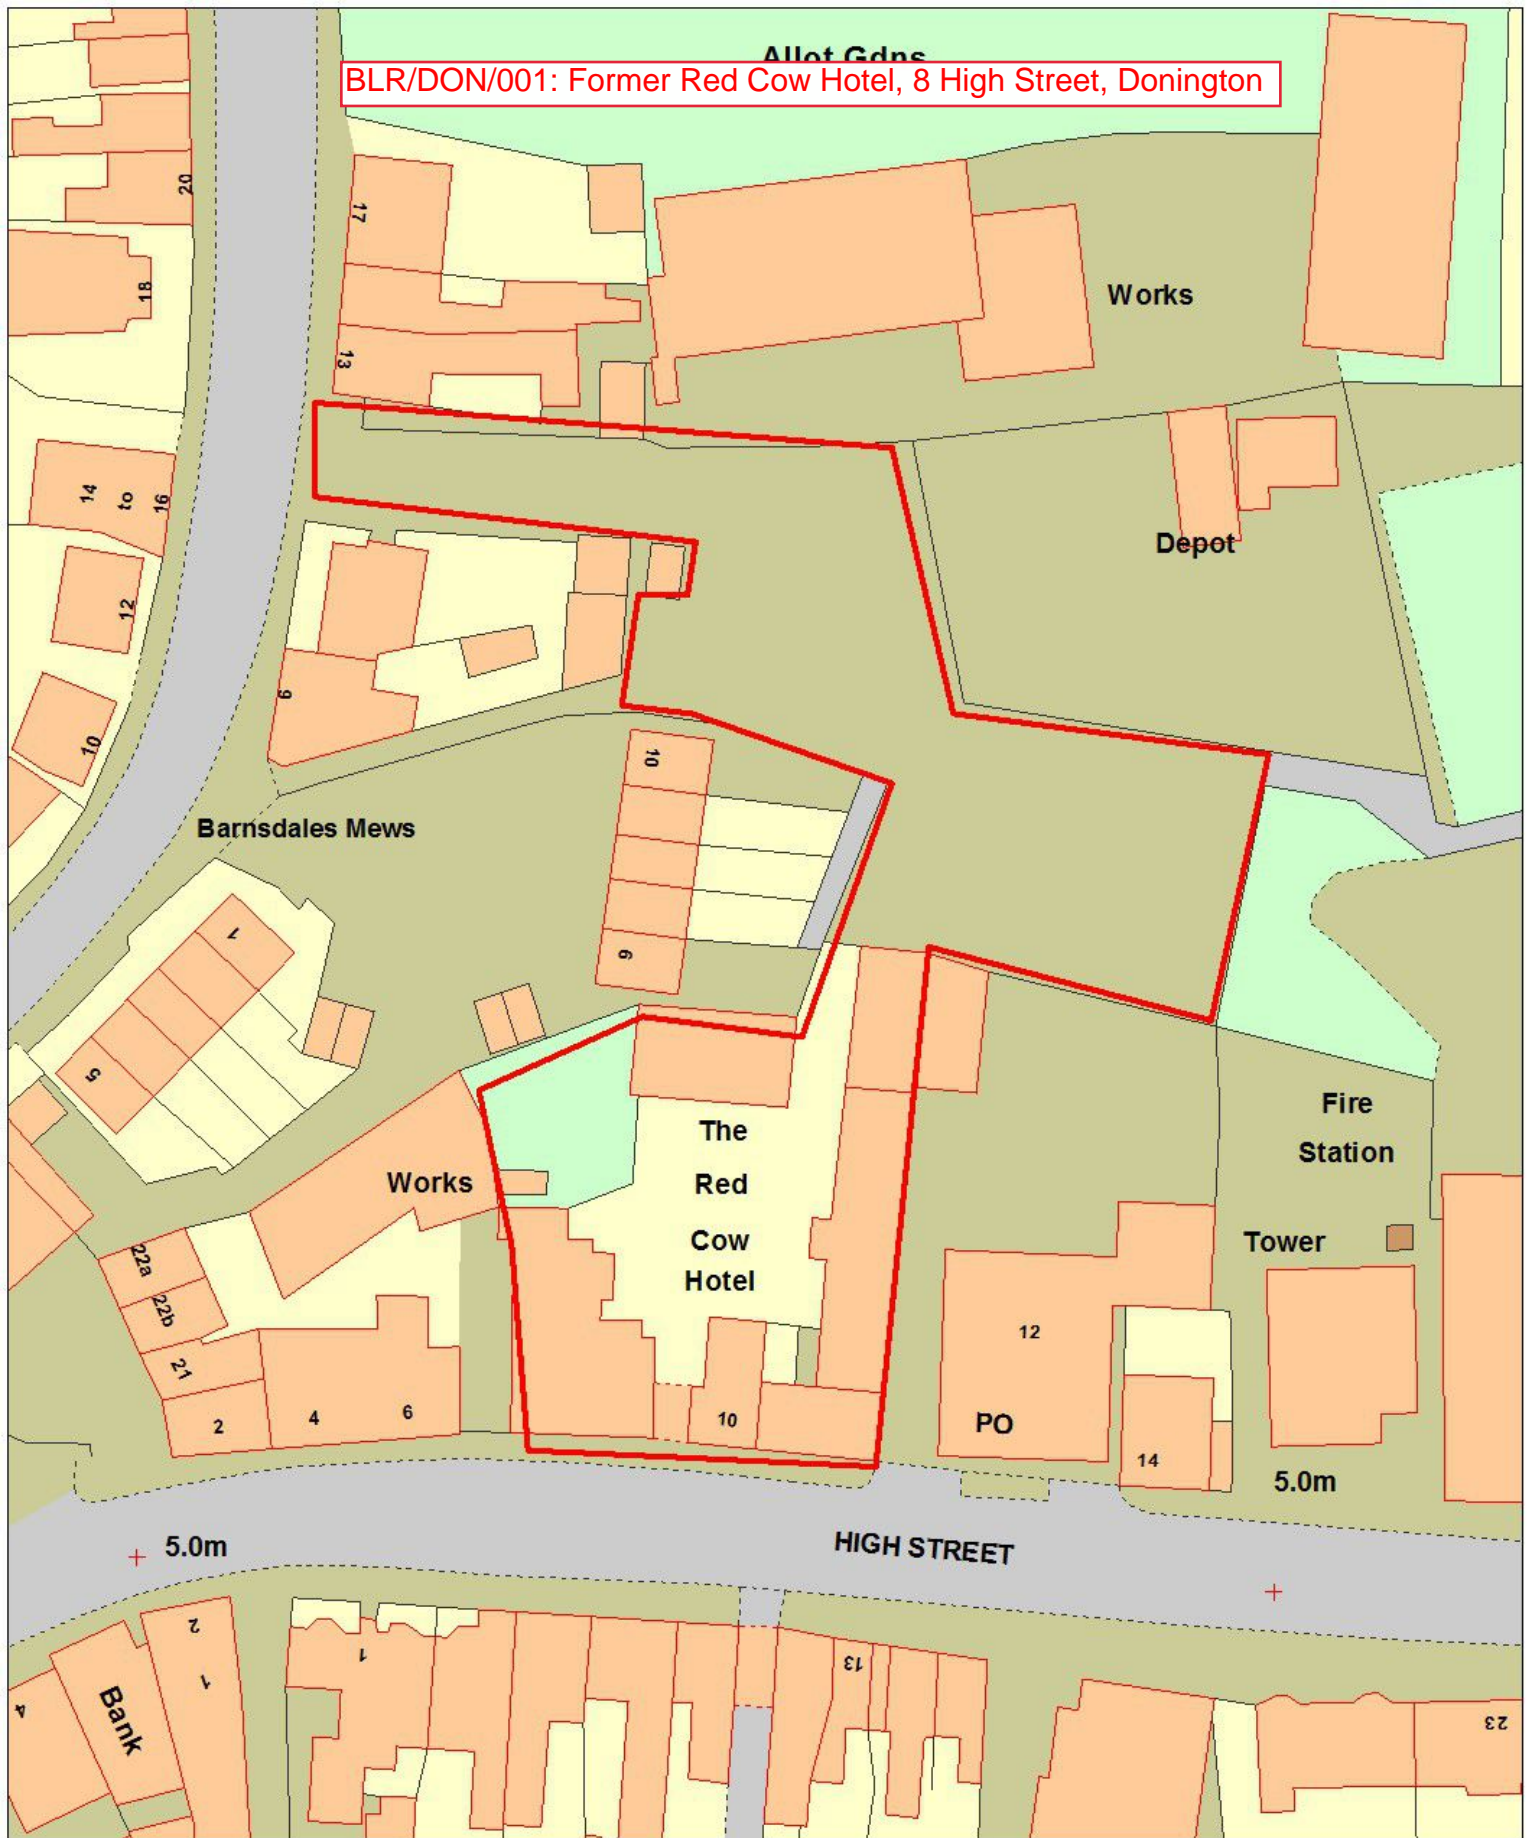

BLR/DON/001: Former Red Cow Hotel, 8 High Street, Donington

This map is reproduced from Ordnance Survey material with permission of Ordnance Survey on behalf of Her Majesty's Stationery Office (c) Crown copyright. Unauthorised reproduction infringes Crown copyright and may lead to prosecution or civil proceedings. LA079413 South Holland District Council

Scale 1:500
20/10/2017