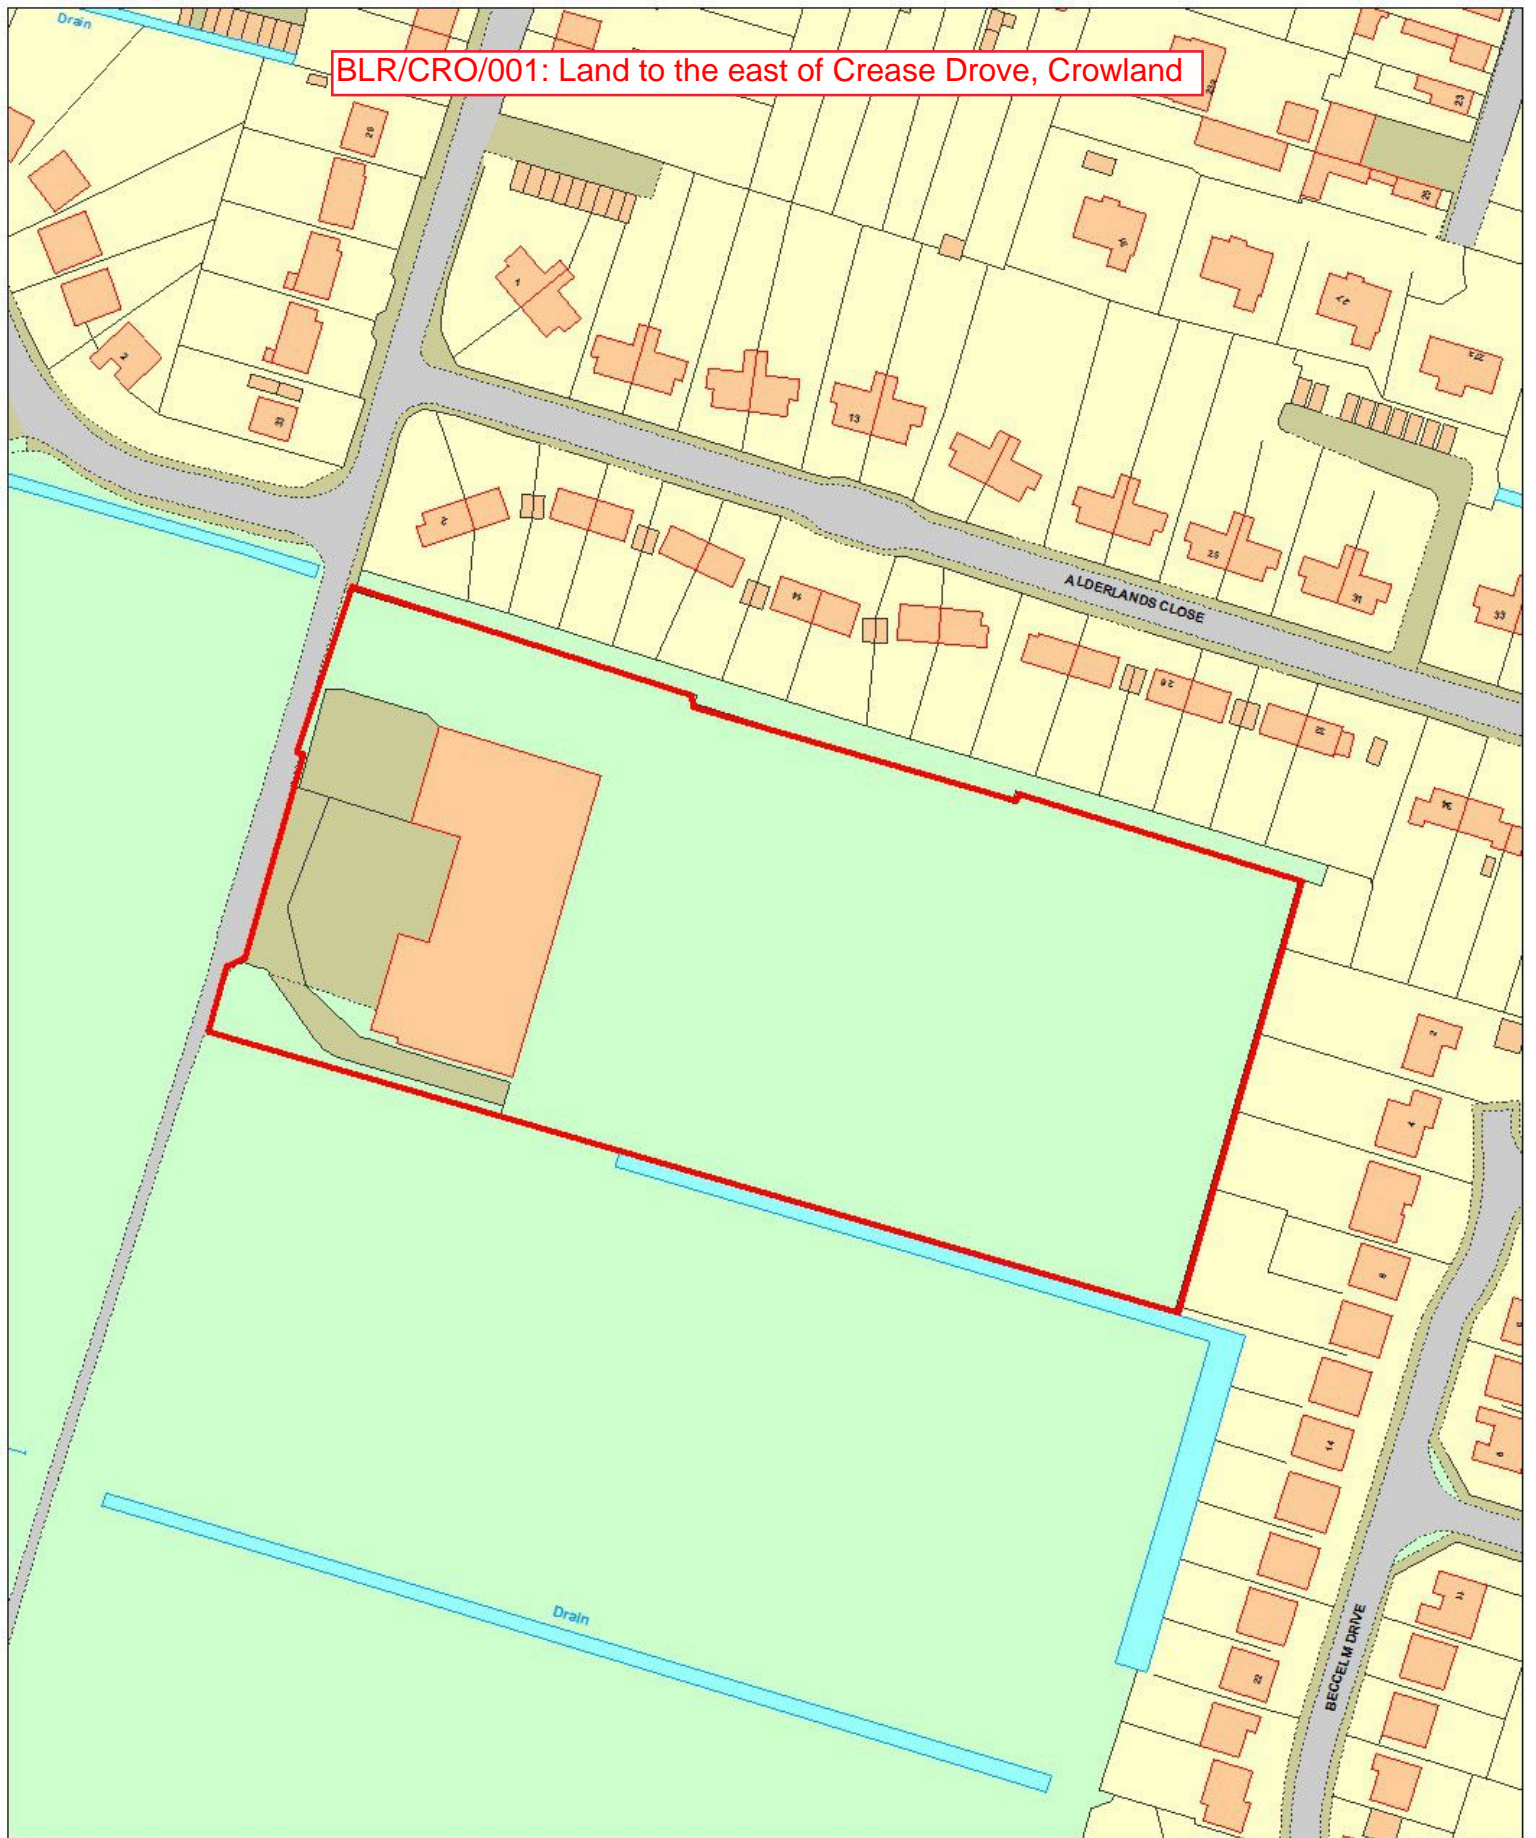

BLR/CRO/001: Land to the east of Crease Drove, Crowland

This map is reproduced from Ordnance Survey material with permission of Ordnance Survey on behalf of Her Majesty's Stationery Office (c) Crown copyright. Unauthorised reproduction infringes Crown copyright and may lead to prosecution or civil proceedings. LA079413 South Holland District Council

Scale 1:1000
20/10/2017