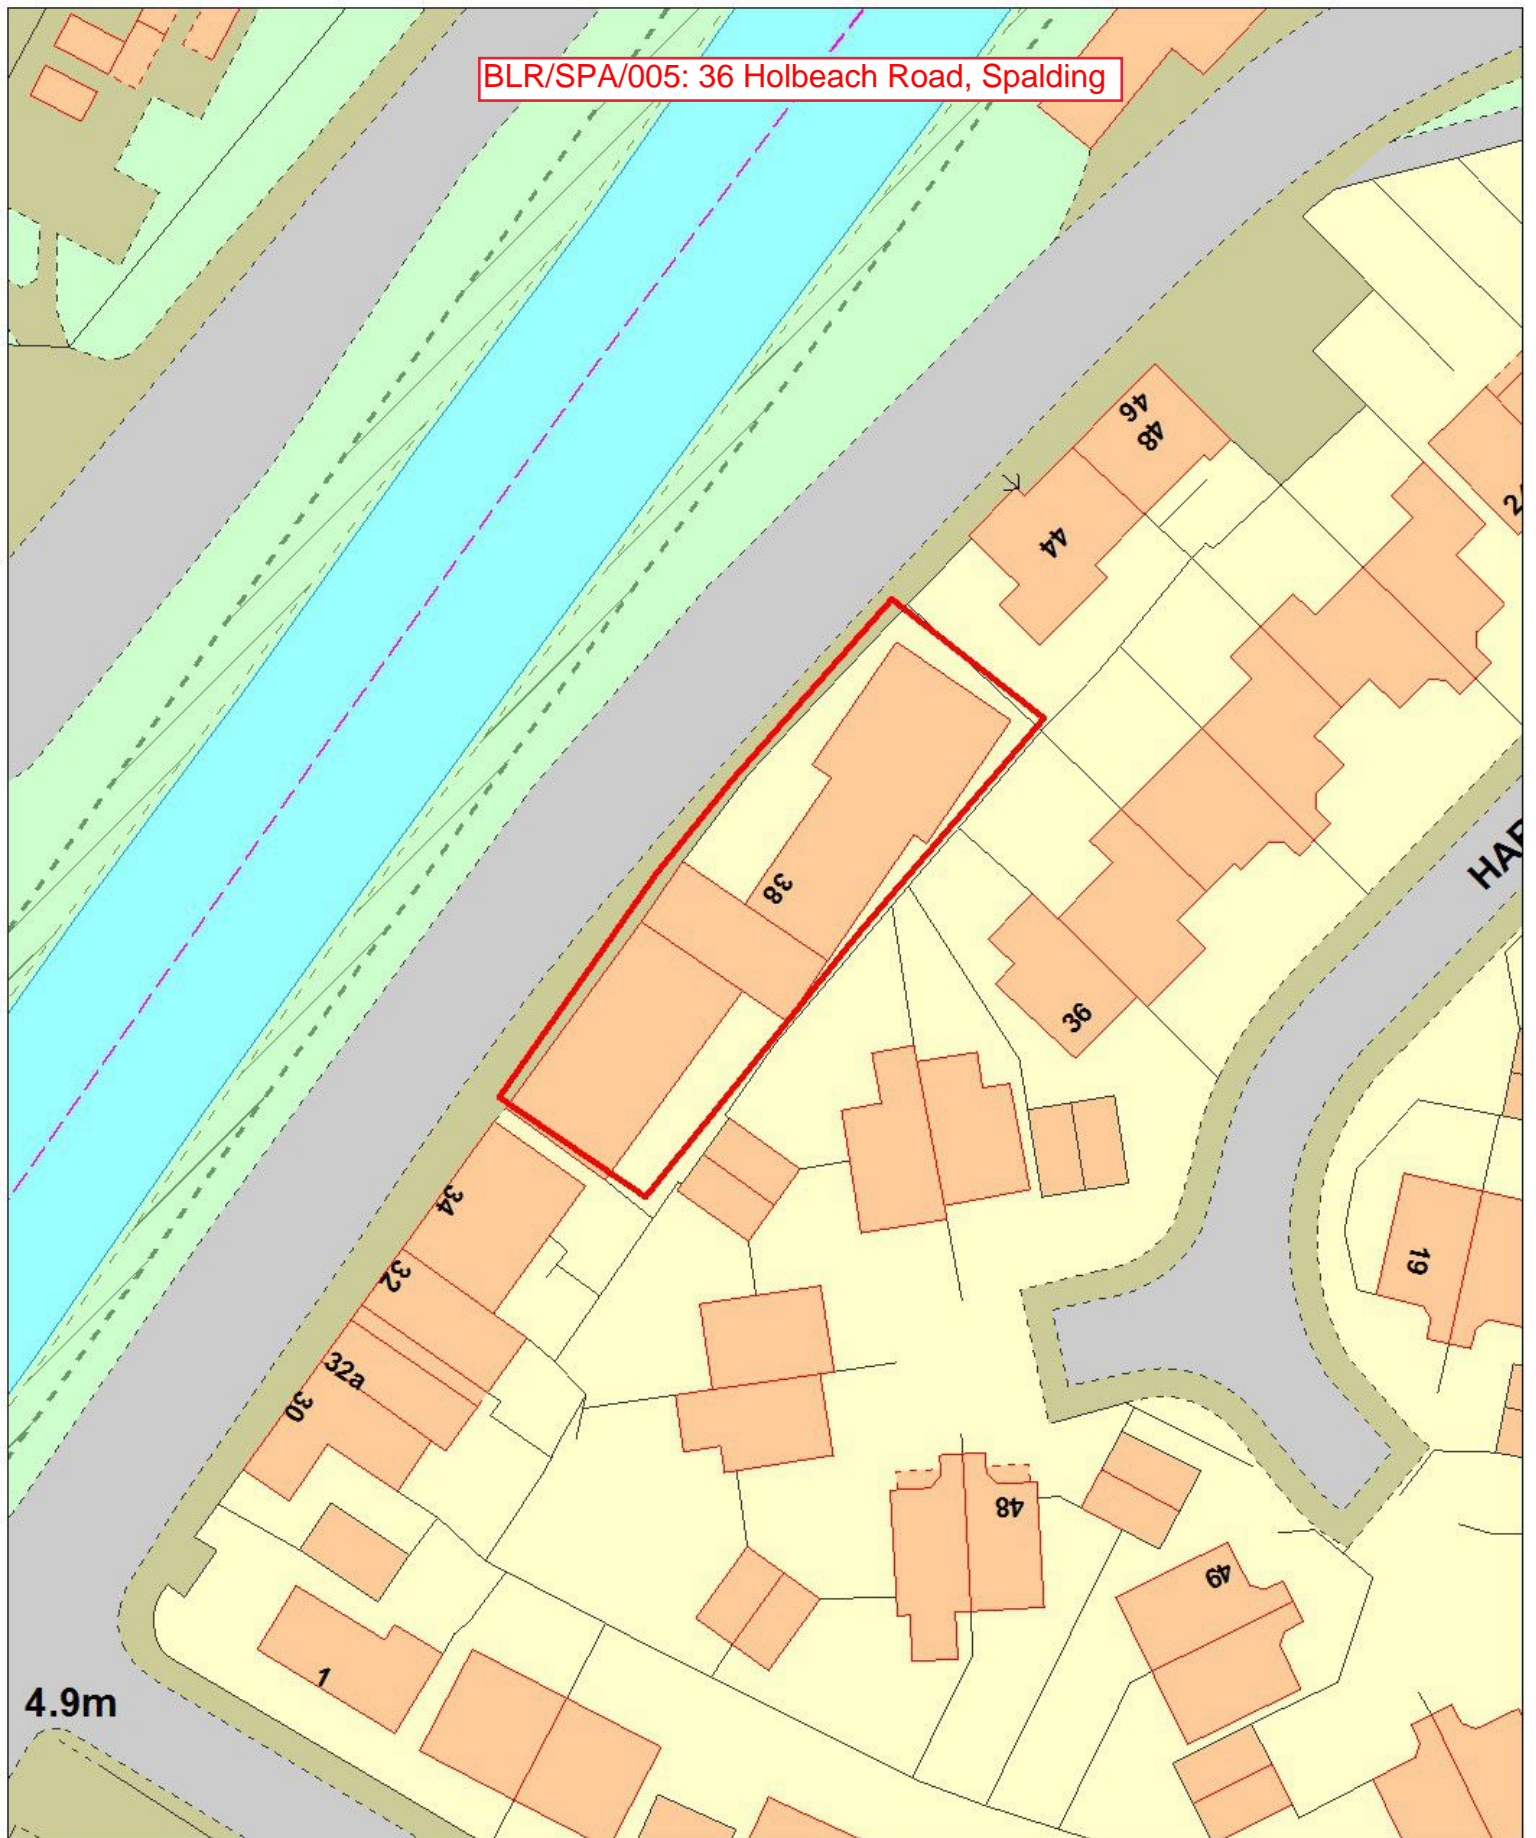

BLR/SPA/005: 36 Holbeach Road, Spalding

Key

This map is reproduced from Ordnance Survey material with permission of Ordnance Survey on behalf of Her Majesty's Stationery Office (c) Crown copyright. Unauthorised reproduction infringes Crown copyright and may lead to prosecution or civil proceedings. LA079413 South Holland District Council

Scale 1:350
24/10/2017