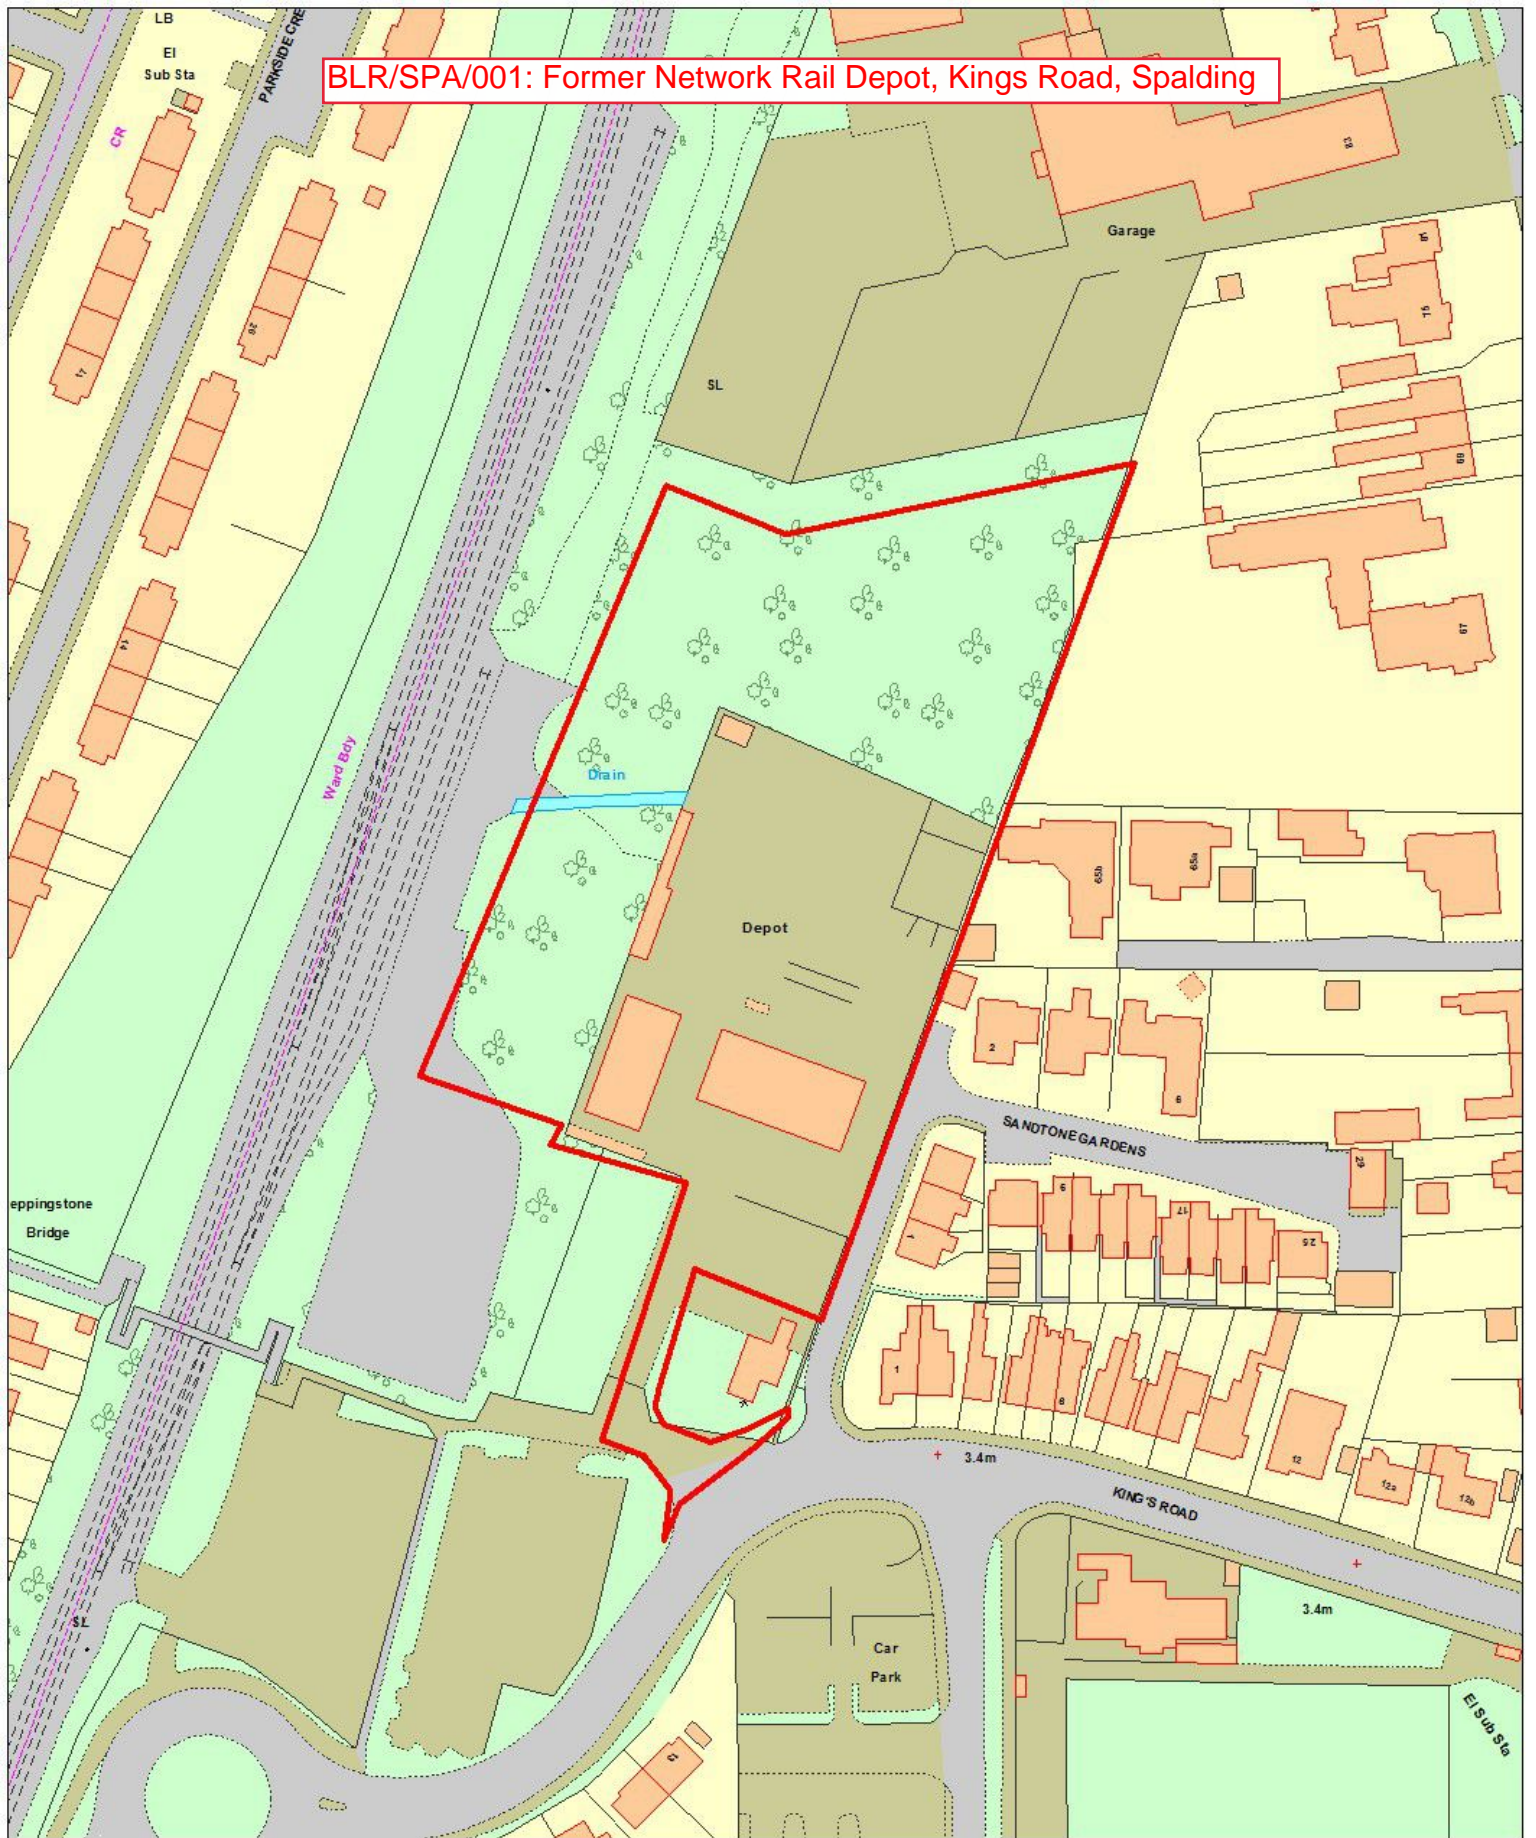

BLR/SPA/001: Former Network Rail Depot, Kings Road, Spalding

This map is reproduced from Ordnance Survey material with permission of Ordnance Survey on behalf of Her Majesty's Stationery Office (c) Crown copyright. Unauthorised reproduction infringes Crown copyright and may lead to prosecution or civil proceedings. LA079413 South Holland District Council

Scale 1:1000
20/10/2017