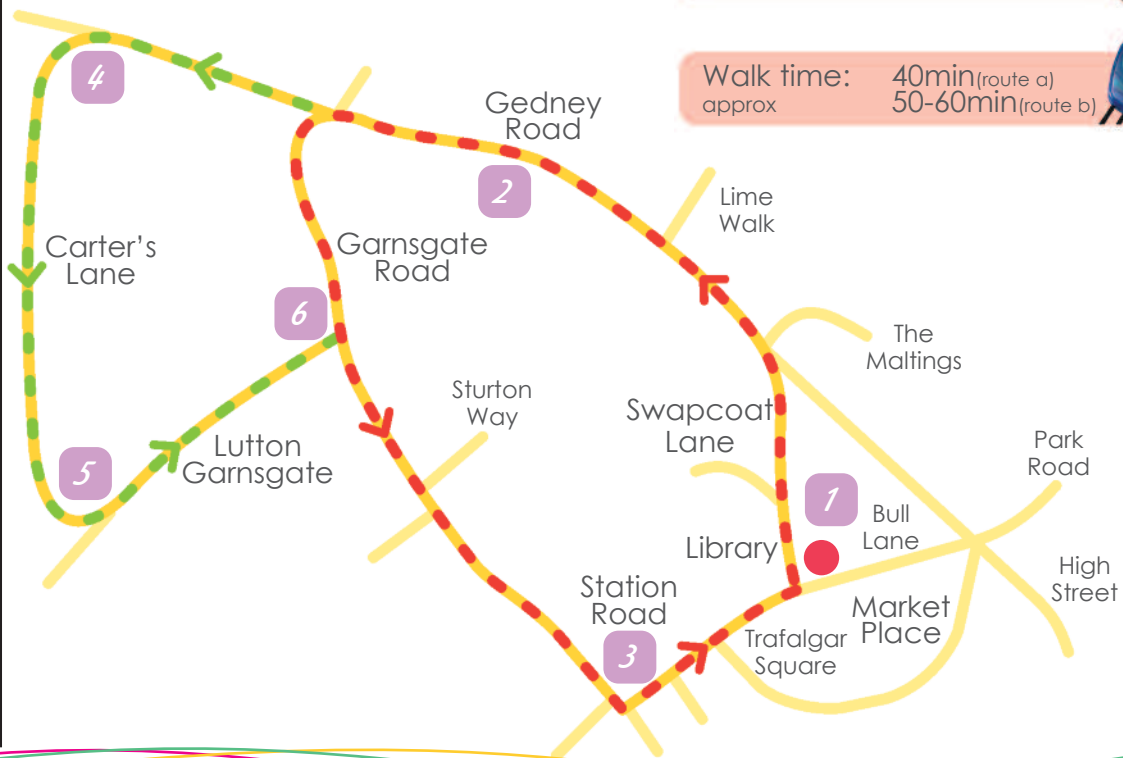

Long Sutton Walk 6

Distance: 1.2miles(route a)
approx 1.7miles(route b)

Walk time: 40min(route a)
approx 50-60min(route b)

Long Sutton Walk 6 The Route

Route A

- 1 Start at the library and turn right, walking along Swapcoat Lane.
- 2 Turn left onto Gedney Road then turn left onto Garnsgate Road.
- 3 Turn left onto Station Road, past Trafalgar Square and back to the Library.

Route B

- 4 Instead of turning down Garnsgate Road, turn down Charter's Lane.
- 5 Then turn left onto Lutton Garnsgate.
- 6 Turn right onto Garnsgate Road.