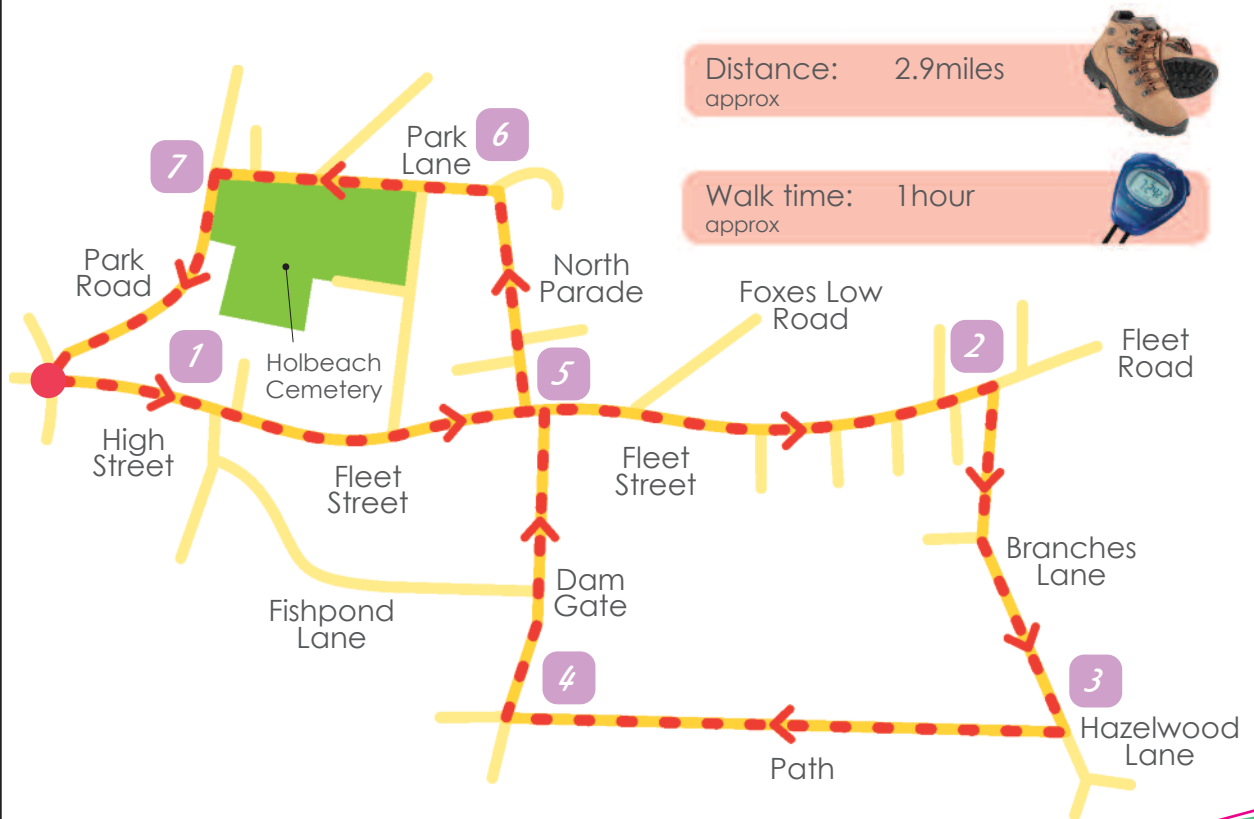

Holbeach Walk 4

Distance: 2.9miles
approx

Walk time: 1hour
approx

Holbeach Walk 4 The Route

- 1 Start at the town centre junction. Walk along the High Street and on into Fleet Street.
- 2 Keep following the road around and turn right at Branches Lane.
- 3 Turn right onto the path just before you come to Hazelwood Lane on the left and follow the path to Dam Gate.
- 4 Turn right and go along Dam Gate.
- 5 Cross over Fleet Street into North Parade.
- 6 Turn left into Park Lane.
- 7 Turn left into Park Road and end back at the town centre junction.