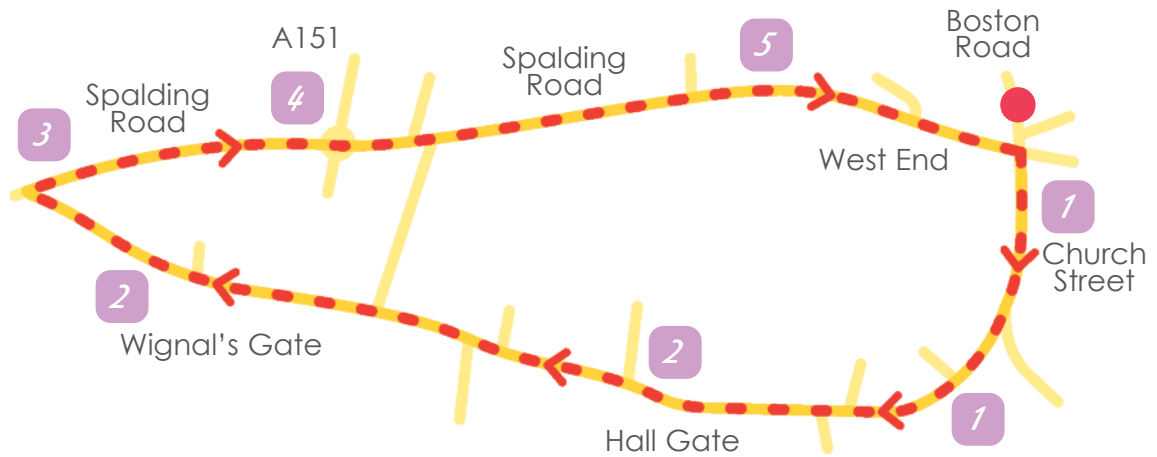

Holbeach Walk 3

Distance: 2.6miles
approx

Walk time: 45min
approx

Holbeach Walk 3 The Route

- 1 Start at the town centre junction. Walk along Church Street and follow the road around onto Hall Gate.
- 2 Keep walking along Hall Gate then walk onto Wignal's Gate.
- 3 Turn right onto Spalding Road.
- 4 Go straight across at the roundabout.
- 5 Head back to the town centre junction.